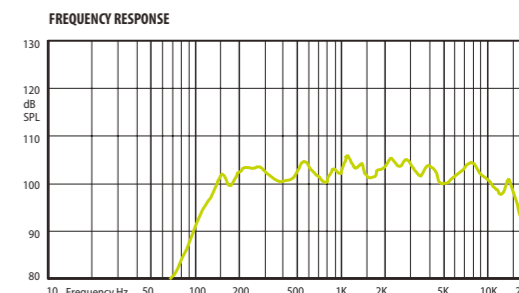

COM 20 is manufactured with two 5" (127 mm) full range speakers, **COM 40** has four 5" (127 mm) full range speakers.

COM 20

HORIZONTAL / VERTICAL POLAR DIAGRAMS

COM 40

HORIZONTAL / VERTICAL POLAR DIAGRAMS

Technical Specifications	COM 20	COM 40
Rated power	20 W	40 W
Transformer power taps	20 W - 10 W	40 W - 20 W
Sensitivity	92 dB (1 W/1 m)	94 dB (1 W/1 m)
Maximum SPL	105 dB (Pmax/1 m) at 1179 Hz	110 dB (Pmax/1 m) at 1113 Hz
Frequency response	100 Hz – 15 kHz	100 Hz – 15 kHz
Dispersion at 1000 Hz	180° (H), 150° (V)	180° (H), 150° (V)
Protection	IP 54	IP 54
Dimensions	378 mm × 151 mm x 125 mm	618 mm × 151 mm x 125 mm
Driver dimensions	2 x 5" (127 mm)	4 x 5" (127 mm)
Weight	2,9 kg	4,7 kg
Material	Aluminum	Aluminum
Colour	Grey (RAL 7038)	Grey (RAL 7038)