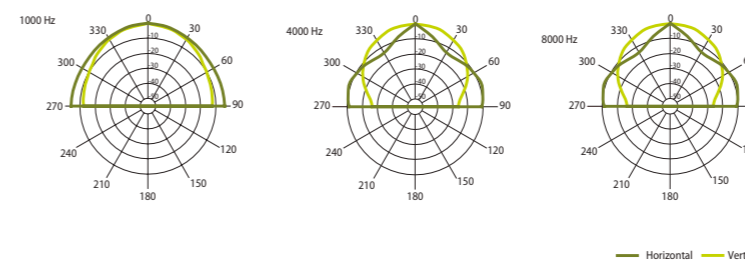

COM 20 is manufactured with two 5" (127 mm) full range speakers, **COM 40** has four 5" (127 mm) full range speakers.

COM 20

HORIZONTAL / VERTICAL POLAR DIAGRAMS

COM 40

HORIZONTAL / VERTICAL POLAR DIAGRAMS

Technical Specifications	COM 20	COM 40
Rated power	20 W	40 W
Transformer power taps	20 W - 10 W	40 W - 20 W
Sensitivity	92 dB (1 W/1 m)	94 dB (1 W/1 m)
Maximum SPL	105 dB (Pmax/1 m) at 1179 Hz	110 dB (Pmax/1 m) at 1113 Hz
Frequency response	100 Hz – 15 kHz	100 Hz – 15 kHz
Dispersion at 1000 Hz	180° (H), 150° (V)	180° (H), 150° (V)
Protection	IP 54	IP 54
Dimensions	378 mm × 151 mm x 125 mm	618 mm × 151 mm x 125 mm
Driver dimensions	2 x 5" (127 mm)	4 x 5" (127 mm)
Weight	2,9 kg	4,7 kg
Material	Aluminum	Aluminum
Colour	Grey (RAL 7038)	Grey (RAL 7038)