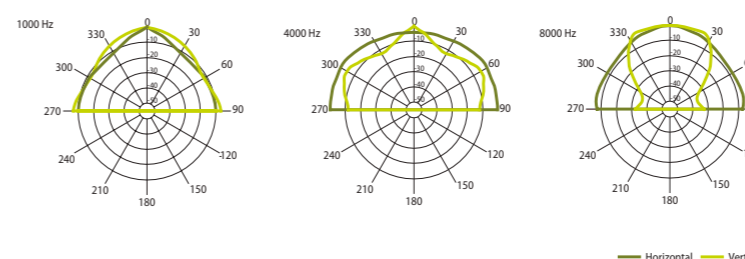

COM 20 is manufactured with two 5" (127 mm) full range speakers, **COM 40** has four 5" (127 mm) full range speakers.

COM 20

HORIZONTAL / VERTICAL POLAR DIAGRAMS

COM 40

HORIZONTAL / VERTICAL POLAR DIAGRAMS

Technical Specifications	COM 20	COM 40
Rated power	20 W	40 W
Transformer power taps	20 W - 10 W	40 W - 20 W
Sensitivity	92 dB (1 W/1 m)	94 dB (1 W/1 m)
Maximum SPL	105 dB (Pmax/1 m) at 1179 Hz	110 dB (Pmax/1 m) at 1113 Hz
Frequency response	100 Hz – 15 kHz	100 Hz – 15 kHz
Dispersion at 1000 Hz	180° (H), 150° (V)	180° (H), 150° (V)
Protection	IP 54	IP 54
Dimensions	378 mm × 151 mm x 125 mm	618 mm × 151 mm x 125 mm
Driver dimensions	2 x 5" (127 mm)	4 x 5" (127 mm)
Weight	2,9 kg	4,7 kg
Material	Aluminum	Aluminum
Colour	Grey (RAL 7038)	Grey (RAL 7038)