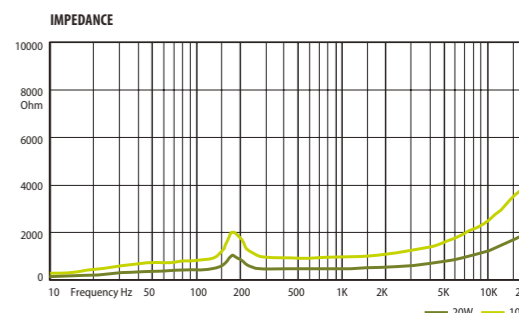

COM 20 is manufactured with two 5" (127 mm) full range speakers, **COM 40** has four 5" (127 mm) full range speakers.

COM 20

HORIZONTAL / VERTICAL POLAR DIAGRAMS

COM 40

HORIZONTAL / VERTICAL POLAR DIAGRAMS

Technical Specifications	COM 20	COM 40
Rated power	20 W	40 W
Transformer power taps	20 W - 10 W	40 W - 20 W
Sensitivity	92 dB (1 W/1 m)	94 dB (1 W/1 m)
Maximum SPL	105 dB (Pmax/1 m) at 1179 Hz	110 dB (Pmax/1 m) at 1113 Hz
Frequency response	100 Hz – 15 kHz	100 Hz – 15 kHz
Dispersion at 1000 Hz	180° (H), 150° (V)	180° (H), 150° (V)
Protection	IP 54	IP 54
Dimensions	378 mm × 151 mm x 125 mm	618 mm × 151 mm x 125 mm
Driver dimensions	2 x 5" (127 mm)	4 x 5" (127 mm)
Weight	2,9 kg	4,7 kg
Material	Aluminum	Aluminum
Colour	Grey (RAL 7038)	Grey (RAL 7038)