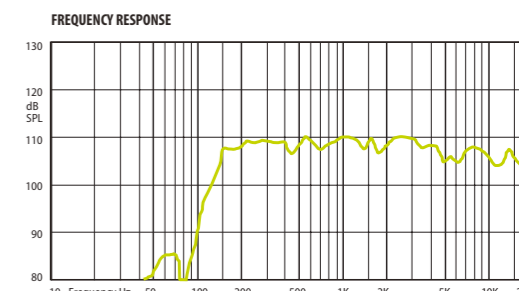

COM 20 is manufactured with two 5" (127 mm) full range speakers, **COM 40** has four 5" (127 mm) full range speakers.

COM 20

HORIZONTAL / VERTICAL POLAR DIAGRAMS

COM 40

HORIZONTAL / VERTICAL POLAR DIAGRAMS

Technical Specifications	COM 20	COM 40
Rated power	20 W	40 W
Transformer power taps	20 W - 10 W	40 W - 20 W
Sensitivity	92 dB (1 W/1 m)	94 dB (1 W/1 m)
Maximum SPL	105 dB (Pmax/1 m) at 1179 Hz	110 dB (Pmax/1 m) at 1113 Hz
Frequency response	100 Hz – 15 kHz	100 Hz – 15 kHz
Dispersion at 1000 Hz	180° (H), 150° (V)	180° (H), 150° (V)
Protection	IP 54	IP 54
Dimensions	378 mm × 151 mm x 125 mm	618 mm × 151 mm x 125 mm
Driver dimensions	2 x 5" (127 mm)	4 x 5" (127 mm)
Weight	2,9 kg	4,7 kg
Material	Aluminum	Aluminum
Colour	Grey (RAL 7038)	Grey (RAL 7038)