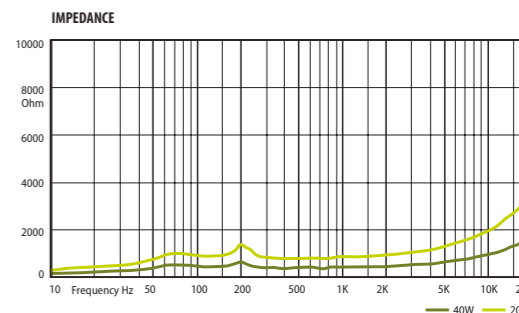

COM 20 is manufactured with two 5" (127 mm) full range speakers, **COM 40** has four 5" (127 mm) full range speakers.

COM 20

HORIZONTAL / VERTICAL POLAR DIAGRAMS

COM 40

HORIZONTAL / VERTICAL POLAR DIAGRAMS

Technical Specifications	COM 20	COM 40
Rated power	20 W	40 W
Transformer power taps	20 W - 10 W	40 W - 20 W
Sensitivity	92 dB (1 W/1 m)	94 dB (1 W/1 m)
Maximum SPL	105 dB (Pmax/1 m) at 1179 Hz	110 dB (Pmax/1 m) at 1113 Hz
Frequency response	100 Hz – 15 kHz	100 Hz – 15 kHz
Dispersion at 1000 Hz	180° (H), 150° (V)	180° (H), 150° (V)
Protection	IP 54	IP 54
Dimensions	378 mm × 151 mm x 125 mm	618 mm × 151 mm x 125 mm
Driver dimensions	2 x 5" (127 mm)	4 x 5" (127 mm)
Weight	2,9 kg	4,7 kg
Material	Aluminum	Aluminum
Colour	Grey (RAL 7038)	Grey (RAL 7038)