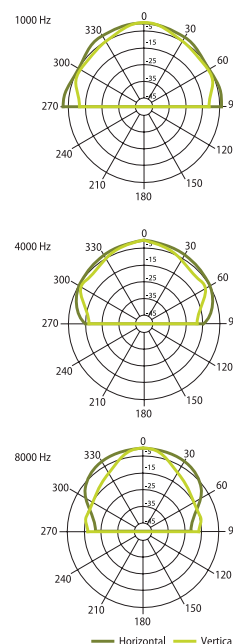

CABINET LOUDSPEAKERS

VIVA IP Wall Mount Plastic Loudspeakers

Elegant design background music loudspeaker for indoor and outdoor use.

VIVA 4IP

VIVA 4 IP contemporary design cabinet loudspeaker with smooth surface. The speaker is compliant with IP 55 ingress protection and can be used outdoor. Semi-circle U- mounting bracket and rotating logo enables mounting under different angles horizontally and vertically. Input power can be adjusted with selector on loudspeakers back side. In order to reach IP 55 ingress protection, wire connectors are isolated from moisture by using plastic protection cover with cable gland. The speakers are produced in two colors: black and white. VIVA 4 IP two-way loudspeakers are equipped with 4 inch driver and 1 inch silk tweeter.

HORIZONTAL / VERTICAL POLAR DIAGRAMS

Technical Specifications	VIVA 4 IP
Rated power	20 W (8 Ω)
Transformer power taps	20 W - 10 W - 5 W - 2,5 W - 8 Ω
Sensitivity	89 dB (1 W/1 m)
Maximum SPL	102 dB (Pmax / 1m) at 3254 Hz
Frequency response	90 Hz - 20 kHz
Dispersion at 1000 Hz	150° (H), 120° (V)
Protection	IP 55
Driver dimensions	4" (101 mm) woofer, 1" (25 mm) tweeter
Dimensions	205 mm x 188 mm x 132 mm
Weight	2,1 kg
Material	Housing - plastic, grill - aluminum and U-bracket - steel
Colour	White (RAL 9016), black (RAL 9017)

FREQUENCY RESPONSE

IMPEDANCE