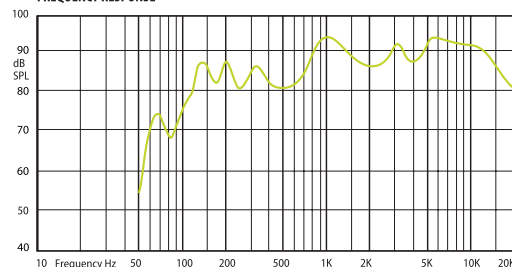

Technical Specifications	VIVA 4 IP
Rated power	20 W (8 Ω)
Transformer power taps	20 W - 10 W - 5 W - 2,5 W - 8 Ω
Sensitivity	89 dB (1 W/1 m)
Maximum SPL	102 dB (Pmax / 1m) at 3254 Hz
Frequency response	90 Hz - 20 kHz
Dispersion at 1000 Hz	150° (H), 120° (V)
Protection	IP 55
Driver dimensions	4" (101 mm) woofer, 1" (25 mm) tweeter
Dimensions	205 mm x 188 mm x 132 mm
Weight	2,1 kg
Material	Housing - plastic, grill - aluminum and U-bracket - steel
Colour	White (RAL 9016), black (RAL 9017)

FREQUENCY RESPONSE