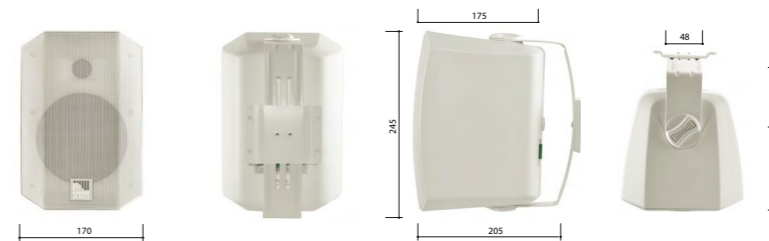

CABINET LOUDSPEAKERS

VIVA Wall Mount Plastic Loudspeakers

Latest design powerful speakers for background music.

VIVA 5

Elegant contemporary design, smooth cabinet surface with body coloured steel grill. Classic shape with an advanced twist that lends this loudspeaker to adapt easily in a wide variety of contemporary interiors and become an integral part of the architecture. The newly designed semi-circular mounting bracket enables a wide array of mounting possibilities. It not only looks good, but also makes it easy to adjust the mounting angle within a 15 degree radius. The ultra thin and flat power selector looks very elegant, and the use of the integrated Phoenix connectors highlights the advanced design of the loudspeaker. The AMC logo rotates, available in white and black.

HORIZONTAL / VERTICAL POLAR DIAGRAMS

FREQUENCY RESPONSE

IMPEDANCE

Technical Specifications	VIVA 5
Rated power	30 W (8Ω)
Transformer power taps	25 W - 15 W - 10 W - 5 W - 8 Ω
Sensitivity	87 dB (1 W/1 m)
Maximum SPL	101 dB (Pmax/1 m) at 1000 Hz
Frequency response	80 Hz – 20 kHz
Dispersion at 1000 Hz	150° (H), 120° (V)
Driver dimensions	5" (127 mm) woofer, 1" (25,4 mm) tweeter
Dimensions	245 mm x 175 mm x 170 mm
Weight	2,4 kg
Material	Housing – plastic, grill and U-bracket steel
Colour	White (RAL9016), black (RAL 9017)