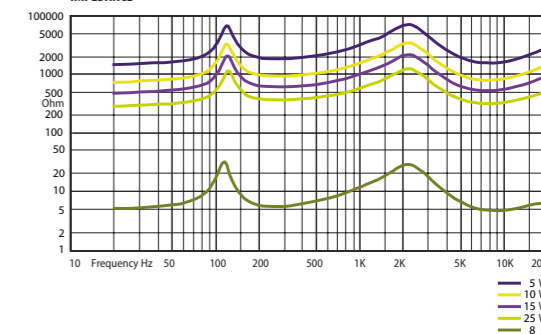

HORIZONTAL / VERTICAL POLAR DIAGRAMS

FREQUENCY RESPONSE

IMPEDANCE

Technical Specifications	VIVA 5
Rated power	30 W (8Ω)
Transformer power taps	25 W - 15 W - 10 W - 5 W - 8 Ω
Sensitivity	87 dB (1 W/1 m)
Maximum SPL	101 dB (Pmax/1 m) at 1000 Hz
Frequency response	80 Hz – 20 kHz
Dispersion at 1000 Hz	150° (H), 120° (V)
Driver dimensions	5" (127 mm) woofer, 1" (25,4 mm) tweeter
Dimensions	245 mm x 175 mm x 170 mm
Weight	2,4 kg
Material	Housing – plastic, grill and U-bracket steel
Colour	White (RAL9016), black (RAL 9017)