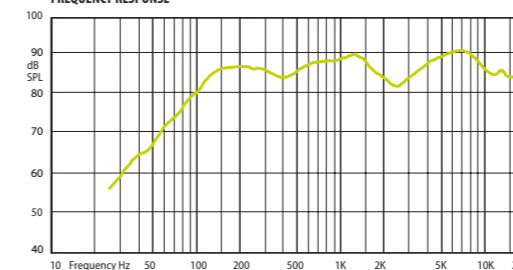

CABINET LOUDSPEAKERS

VIVA Wall Mount Plastic Loudspeakers

Latest design powerful speakers for background music.

VIVA 5

Elegant contemporary design, smooth cabinet surface with body coloured steel grill. Classic shape with an advanced twist that lends this loudspeaker to adapt easily in a wide variety of contemporary interiors and become an integral part of the architecture. The newly designed semi-circular mounting bracket enables a wide array of mounting possibilities. It not only looks good, but also makes it easy to adjust the mounting angle within a 15 degree radius. The ultra thin and flat power selector looks very elegant, and the use of the integrated Phoenix connectors highlights the advanced design of the loudspeaker. The AMC logo rotates, available in white and black.

HORIZONTAL / VERTICAL POLAR DIAGRAMS

FREQUENCY RESPONSE

IMPEDANCE

Technical Specifications	VIVA 5
Rated power	30 W (8Ω)
Transformer power taps	25 W - 15 W - 10 W - 5 W - 8 Ω
Sensitivity	87 dB (1 W/1 m)
Maximum SPL	101 dB (Pmax/1 m) at 1000 Hz
Frequency response	80 Hz – 20 kHz
Dispersion at 1000 Hz	150° (H), 120° (V)
Driver dimensions	5" (127 mm) woofer, 1" (25,4 mm) tweeter
Dimensions	245 mm x 175 mm x 170 mm
Weight	2,4 kg
Material	Housing – plastic, grill and U-bracket steel
Colour	White (RAL9016), black (RAL 9017)