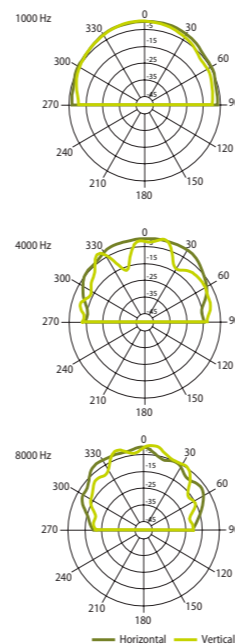

CABINET LOUDSPEAKERS

VIVA Wall Mount Plastic Loudspeakers

Latest design powerful speakers for background music.

VIVA 5

Elegant contemporary design, smooth cabinet surface with body coloured steel grill. Classic shape with an advanced twist that lends this loudspeaker to adapt easily in a wide variety of contemporary interiors and become an integral part of the architecture. The newly designed semi-circular mounting bracket enables a wide array of mounting possibilities. It not only looks good, but also makes it easy to adjust the mounting angle within a 15 degree radius. The ultra thin and flat power selector looks very elegant, and the use of the integrated Phoenix connectors highlights the advanced design of the loudspeaker. The AMC logo rotates, available in white and black.

HORIZONTAL / VERTICAL POLAR DIAGRAMS

FREQUENCY RESPONSE

IMPEDANCE

Technical Specifications	VIVA 5
Rated power	30 W (8Ω)
Transformer power taps	25 W - 15 W - 10 W - 5 W - 8 Ω
Sensitivity	87 dB (1 W/1 m)
Maximum SPL	101 dB (Pmax/1 m) at 1000 Hz
Frequency response	80 Hz – 20 kHz
Dispersion at 1000 Hz	150° (H), 120° (V)
Driver dimensions	5" (127 mm) woofer, 1" (25,4 mm) tweeter
Dimensions	245 mm x 175 mm x 170 mm
Weight	2,4 kg
Material	Housing – plastic, grill and U-bracket steel
Colour	White (RAL9016), black (RAL 9017)