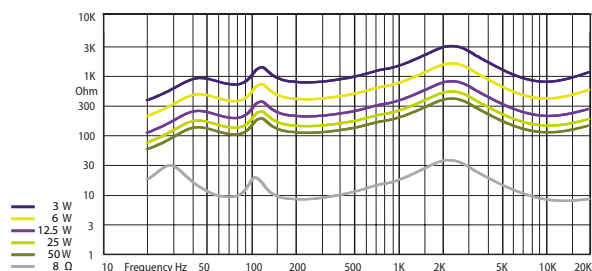

HORIZONTAL / VERTICAL POLAR DIAGRAMS

FREQUENCY RESPONSE

IMPEDANCE

Technical Specifications	VIVA 8
Rated power	60 W (8 Ω)
Transformer power taps	50 W - 25 W - 12,5 W - 6 W - 3 W - 8 Ω
Sensitivity	87 dB (1 W/1 m)
Maximum SPL	108 dB (Pmax/1m) at 917 Hz
Frequency response	60 Hz – 20 kHz
Dispersion at 1000 Hz	120° (H), 120° (V)
Driver dimensions	8" (203mm) woofer, 1" (25,4) tweeter
Dimensions	340 mm x 220 mm x 216 mm
Weight	5,28 kg
Material	Body - plastic, grill - aluminum, U-bracket - steel
Colour	White (RAL 9016), black (RAL 9017)