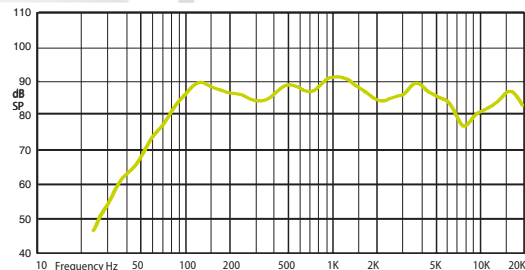

HORIZONTAL / VERTICAL POLAR DIAGRAMS

FREQUENCY RESPONSE

IMPEDANCE

Technical Specifications	VIVA 8
Rated power	60 W (8 Ω)
Transformer power taps	50 W - 25 W - 12,5 W - 6 W - 3 W - 8 Ω
Sensitivity	87 dB (1 W/1 m)
Maximum SPL	108 dB (Pmax/1m) at 917 Hz
Frequency response	60 Hz – 20 kHz
Dispersion at 1000 Hz	120° (H), 120° (V)
Driver dimensions	8" (203mm) woofer, 1" (25,4) tweeter
Dimensions	340 mm x 220 mm x 216 mm
Weight	5,28 kg
Material	Body - plastic, grill - aluminum, U-bracket - steel
Colour	White (RAL 9016), black (RAL 9017)