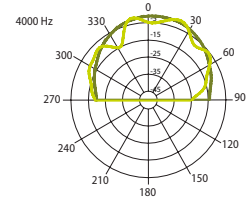

HORIZONTAL / VERTICAL POLAR DIAGRAMS

FREQUENCY RESPONSE

IMPEDANCE

Technical Specifications	VIVA 8
Rated power	60 W (8 Ω)
Transformer power taps	50 W - 25 W - 12,5 W - 6 W - 3 W - 8 Ω
Sensitivity	87 dB (1 W/1 m)
Maximum SPL	108 dB (Pmax/1m) at 917 Hz
Frequency response	60 Hz – 20 kHz
Dispersion at 1000 Hz	120° (H), 120° (V)
Driver dimensions	8" (203mm) woofer, 1" (25,4) tweeter
Dimensions	340 mm x 220 mm x 216 mm
Weight	5,28 kg
Material	Body - plastic, grill - aluminum, U-bracket - steel
Colour	White (RAL 9016), black (RAL 9017)