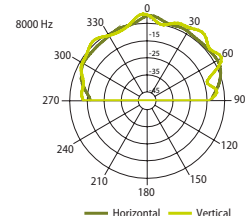

HORIZONTAL / VERTICAL POLAR DIAGRAMS

FREQUENCY RESPONSE

IMPEDANCE

Technical Specifications	VIVA 8
Rated power	60 W (8 Ω)
Transformer power taps	50 W - 25 W - 12,5 W - 6 W - 3 W - 8 Ω
Sensitivity	87 dB (1 W/1 m)
Maximum SPL	108 dB (Pmax/1m) at 917 Hz
Frequency response	60 Hz – 20 kHz
Dispersion at 1000 Hz	120° (H), 120° (V)
Driver dimensions	8" (203mm) woofer, 1" (25,4) tweeter
Dimensions	340 mm x 220 mm x 216 mm
Weight	5,28 kg
Material	Body - plastic, grill - aluminum, U-bracket - steel
Colour	White (RAL 9016), black (RAL 9017)