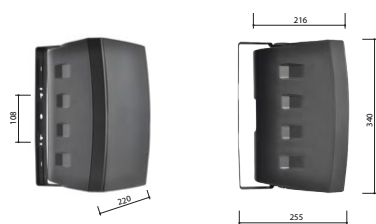

CABINET LOUDSPEAKERS

VIVA Wall Mount Plastic Loudspeakers

Latest design powerful speakers for background music.

VIVA 8

Designed for background music and paging, having a very strong, clear and powerful sound. Special mounting bracket and rotating logo allows this speaker to be mounted vertically or horizontally. 8" woofer and 1" tweeter mounted in a robust ABS plastic enclosure with aluminium grill. Suitable for outdoor use.

HORIZONTAL / VERTICAL POLAR DIAGRAMS

FREQUENCY RESPONSE

IMPEDANCE

Technical Specifications	VIVA 8
Rated power	60 W (8 Ω)
Transformer power taps	50 W - 25 W - 12,5 W - 6 W - 3 W - 8 Ω
Sensitivity	87 dB (1 W/1 m)
Maximum SPL	108 dB (Pmax/1m) at 917 Hz
Frequency response	60 Hz – 20 kHz
Dispersion at 1000 Hz	120° (H), 120° (V)
Driver dimensions	8" (203mm) woofer, 1" (25,4) tweeter
Dimensions	340 mm x 220 mm x 216 mm
Weight	5,28 kg
Material	Body - plastic, grill - aluminum, U-bracket - steel
Colour	White (RAL 9016), black (RAL 9017)