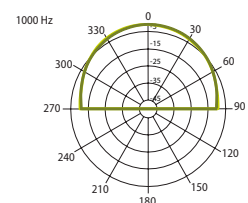

HORIZONTAL / VERTICAL POLAR DIAGRAMS

FREQUENCY RESPONSE

IMPEDANCE

Technical Specifications	VIVA 8
Rated power	60 W (8 Ω)
Transformer power taps	50 W - 25 W - 12,5 W - 6 W - 3 W - 8 Ω
Sensitivity	87 dB (1 W/1 m)
Maximum SPL	108 dB (Pmax/1m) at 917 Hz
Frequency response	60 Hz – 20 kHz
Dispersion at 1000 Hz	120° (H), 120° (V)
Driver dimensions	8" (203mm) woofer, 1" (25,4) tweeter
Dimensions	340 mm x 220 mm x 216 mm
Weight	5,28 kg
Material	Body - plastic, grill - aluminum, U-bracket - steel
Colour	White (RAL 9016), black (RAL 9017)