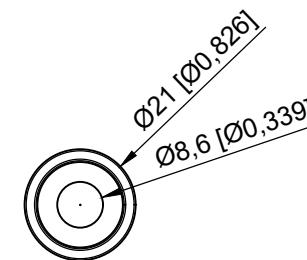

TOP SUPPORT

BOTTOM SUPPORT

Included accessories:

- 7x M6 washer
- 4x Wall screw with wall plug
- 1x M6x20 bolt
- 2x M6x25 bolt

MBK101

MM
[INCH]

Weight
0,2 kg
0,44 lbs

Product description
BASS CABINET MOUNTING SET

Outer dimensions (w x h x d)
47 x 86 x 11 mm
1,85 x 3,386 x 0,433 "

Unit height
N/A