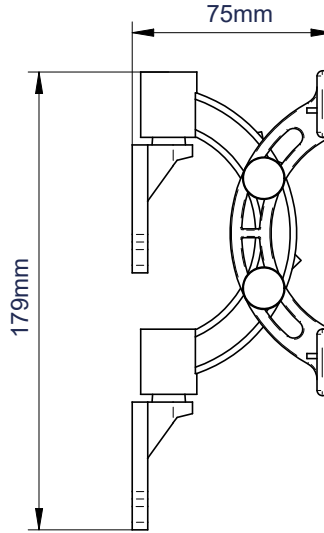

SIDE VIEW

INTERFACE BRACKET

PACKING INFORMATION

COLOUR:	ORDER REF:	EAN CODE:	MASTER CARTON QUANTITY :	MASTER CARTON WEIGHT:	MASTER CARTON CUBE:
Black	BT1/B	5019318041006	N/A	N/A	N/A

ACCESSORIES AND RELATED PRODUCTS

BT332	BT77	BT606	BT34

Speaker Wall Mounts
compatible with SONOS Play:1 speakers

Side Clamping Speaker Wall Mount
with tilt and swivel

Atlas Loudspeaker Floor Stands
Available in 3 different heights

Speaker Ceiling Mount
suitable for speakers up to 5kg

SS-BT1-V1-310719