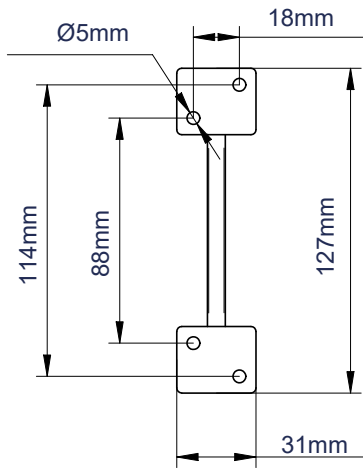

INTERFACE BRACKET