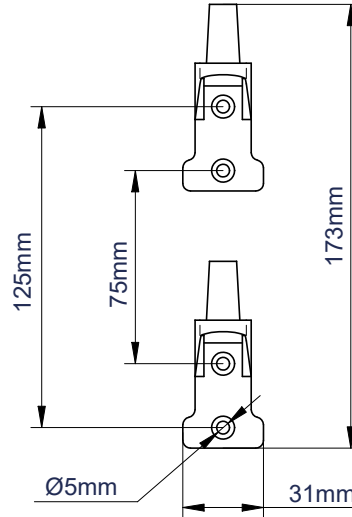

WALL HINGES

PACKING INFORMATION

COLOUR:	ORDER REF:	EAN CODE:	MASTER CARTON QUANTITY :	MASTER CARTON WEIGHT:	MASTER CARTON CUBE:
Black	BT1/B	5019318041006	N/A	N/A	N/A

ACCESSORIES AND RELATED PRODUCTS

BT332	BT77	BT606	BT34

Speaker Wall Mounts
compatible with SONOS Play:1 speakers

Side Clamping Speaker Wall Mount
with tilt and swivel

Atlas Loudspeaker Floor Stands
Available in 3 different heights

Speaker Ceiling Mount
suitable for speakers up to 5kg

SS-BT1-V1-310719