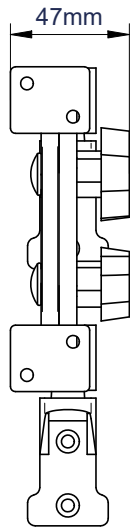

FRONT VIEW

INTERFACE BRACKET

PACKING INFORMATION

COLOUR:	ORDER REF:	EAN CODE:	MASTER CARTON QUANTITY :	MASTER CARTON WEIGHT:	MASTER CARTON CUBE:
Black	BT1/B	5019318041006	N/A	N/A	N/A

ACCESSORIES AND RELATED PRODUCTS

BT332	BT77	BT606	BT34

Speaker Wall Mounts
compatible with SONOS Play:1 speakers

Side Clamping Speaker Wall Mount
with tilt and swivel

Atlas Loudspeaker Floor Stands
Available in 3 different heights

Speaker Ceiling Mount
suitable for speakers up to 5kg

SS-BT1-V1-310719