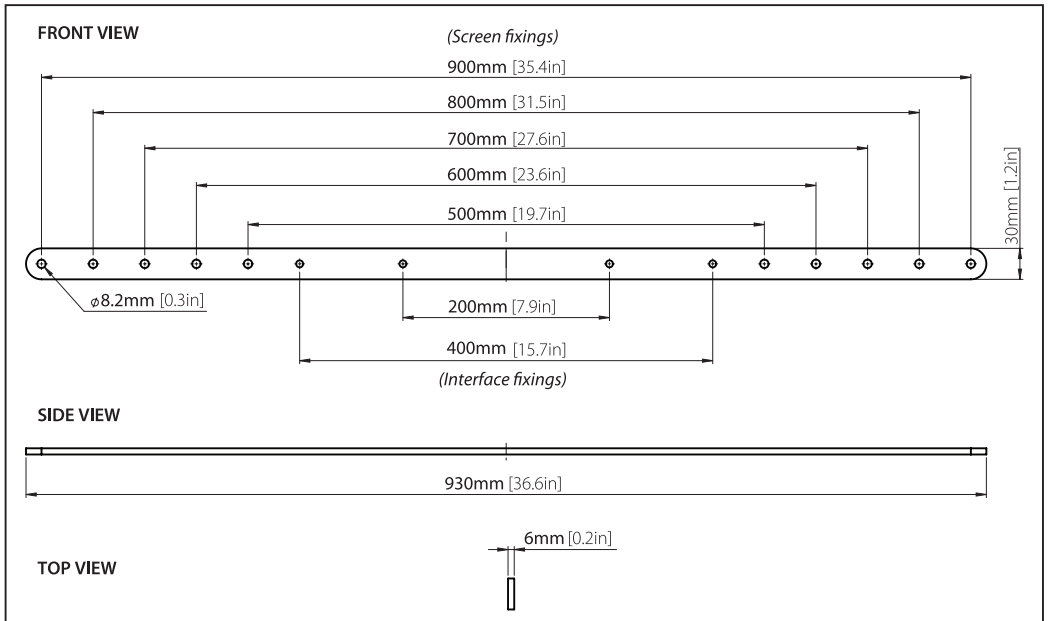

B-TECH AV MOUNTS

BT7565

XL INTERFACE ADAPTOR ARMS
FOR VESA® 500 / 600 / 700 / 800 / 900

PARTS LIST

ITEM	DESCRIPTION	QTY
1	900mm ADAPTOR ARM	2
2	M8 x 12mm SCREW	4
3	M8 x 16mm SCREW	4

• Attaches to a VESA 400 mount, increasing fixings to 500, 600, 700, 800 or 900

BT7565

XL INTERFACE ADAPTOR ARMS FOR VESA® 500 / 600 / 700 / 800 / 900

PRODUCT DIMENSIONS

CONTACT:

info@btechavmounts.com

©2022 B-Tech International Design & Manufacturing Ltd. All rights reserved.
B-Tech AV Mounts is a division of B-Tech International Design & Manufacturing Ltd.
B-Tech AV Mounts and the B-Tech logo are registered trade marks.
All other brands and product names are trademarks of their respective owners.
Photographs are for illustrative purposes only. E&OE.