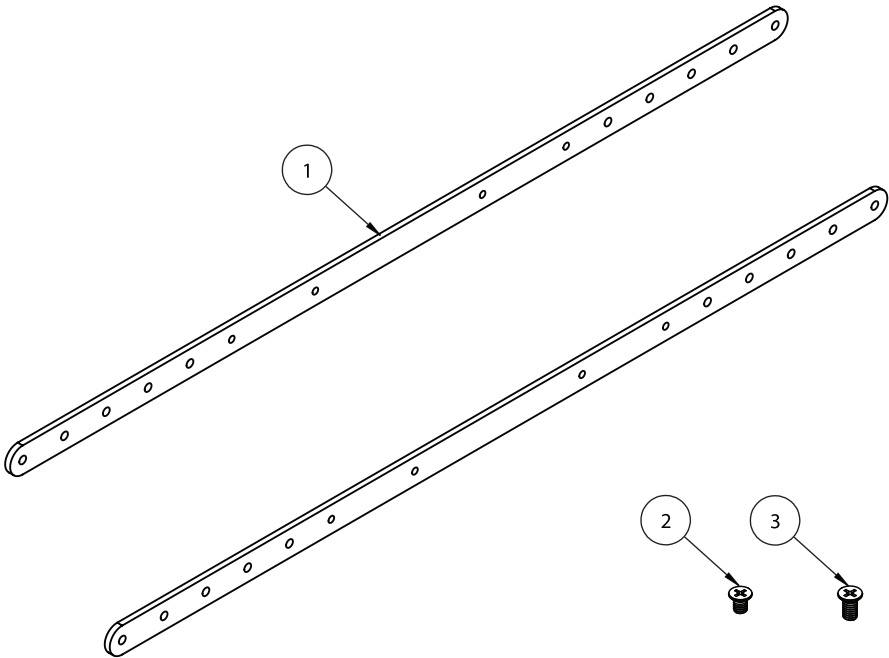

B-TECH AV MOUNTS

BT7565

XL INTERFACE ADAPTOR ARMS
FOR VESA® 500 / 600 / 700 / 800 / 900

PARTS LIST

ITEM	DESCRIPTION	QTY
1	900mm ADAPTOR ARM	2
2	M8 x 12mm SCREW	4
3	M8 x 16mm SCREW	4

• Attaches to a VESA 400 mount, increasing fixings to 500, 600, 700, 800 or 900

BT7565

XL INTERFACE ADAPTOR ARMS FOR VESA® 500 / 600 / 700 / 800 / 900

PRODUCT DIMENSIONS

CONTACT:

info@btechavmounts.com

©2022 B-Tech International Design & Manufacturing Ltd. All rights reserved.
B-Tech AV Mounts is a division of B-Tech International Design & Manufacturing Ltd.
B-Tech AV Mounts and the B-Tech logo are registered trade marks.
All other brands and product names are trademarks of their respective owners.
Photographs are for illustrative purposes only. E&OE.