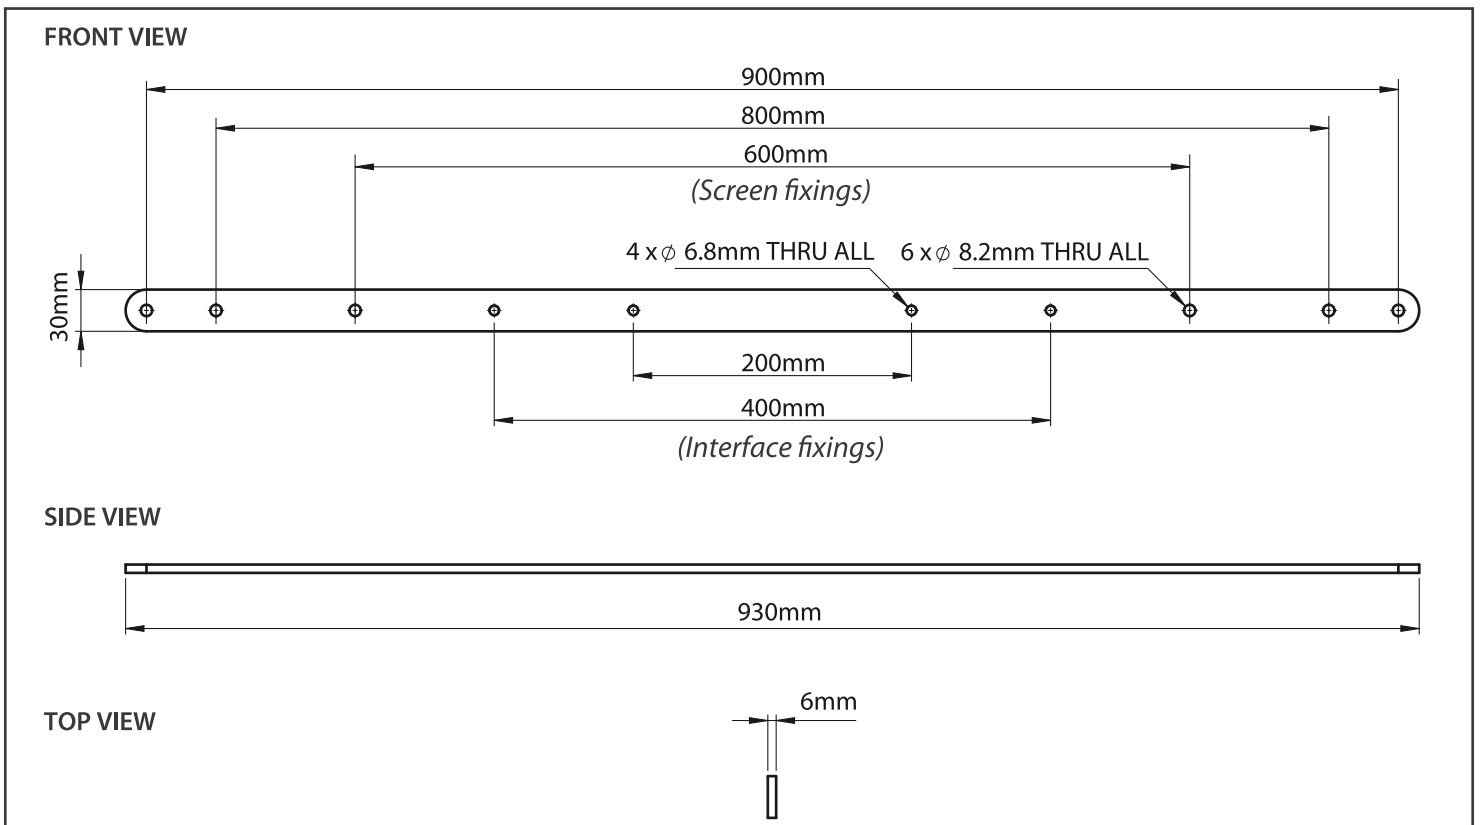

B-TECH AV MOUNTS®

BT7566

INTERFACE ADAPTOR ARMS FOR VESA® 900 X 400

PARTS LIST

ITEM	DESCRIPTION	QTY
1	VESA 900 ADAPTOR ARM	2
2	M8 x 12mm CSK SCREW	4
3	M8 x 16mm CSK SCREW	2
4	5AF HEX KEY	4

• Attaches to a VESA 400 mount, increasing fixings to VESA 600, 800 or 900

BT7566

INTERFACE ADAPTOR ARMS FOR VESA® 900 X 400

PRODUCT DIMENSIONS

CONTACT:
info@btechavmounts.com

©2021 B-Tech International Design & Manufacturing Ltd. All rights reserved.
 B-Tech AV Mounts is a division of B-Tech International Design & Manufacturing Ltd.
 B-Tech AV Mounts and the B-Tech logo are registered trade marks.
 All other brands and product names are trademarks of their respective owners.
 Photographs are for illustrative purposes only. E&OE.
 AMA-BT7566-V1.1-0921-123 MADE IN THE P.R.C.