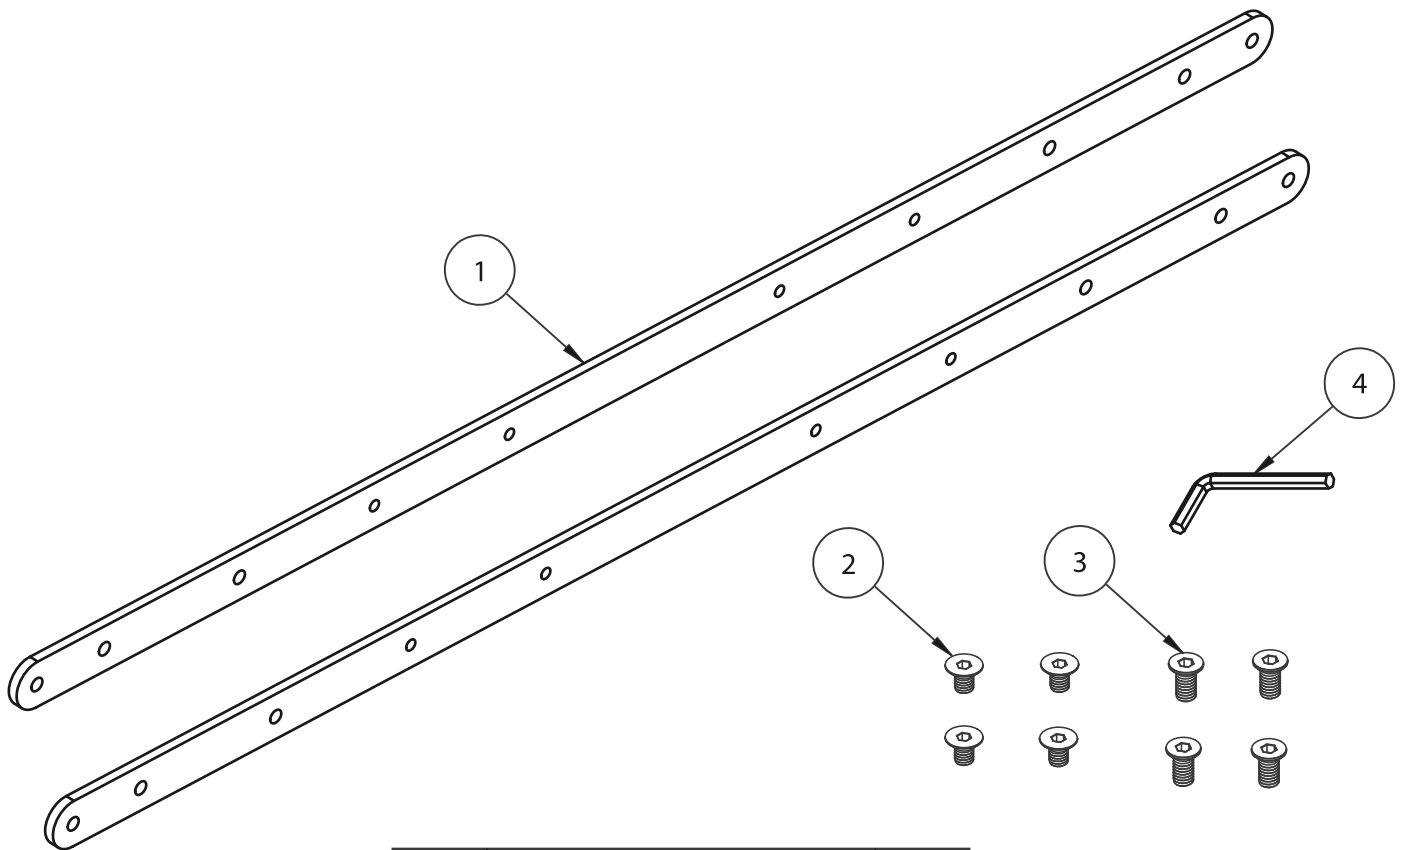

B-TECH AV MOUNTS®

BT7566

INTERFACE ADAPTOR ARMS FOR VESA® 900 X 400

PARTS LIST

ITEM	DESCRIPTION	QTY
1	VESA 900 ADAPTOR ARM	2
2	M8 x 12mm CSK SCREW	4
3	M8 x 16mm CSK SCREW	2
4	5AF HEX KEY	4

• Attaches to a VESA 400 mount, increasing fixings to VESA 600, 800 or 900

BT7566

INTERFACE ADAPTOR ARMS FOR VESA® 900 X 400

PRODUCT DIMENSIONS

CONTACT:
info@btechavmounts.com

©2021 B-Tech International Design & Manufacturing Ltd. All rights reserved.
 B-Tech AV Mounts is a division of B-Tech International Design & Manufacturing Ltd.
 B-Tech AV Mounts and the B-Tech logo are registered trade marks.
 All other brands and product names are trademarks of their respective owners.
 Photographs are for illustrative purposes only. E&OE.
 AMA-BT7566-V1.1-0921-123 MADE IN THE P.R.C.