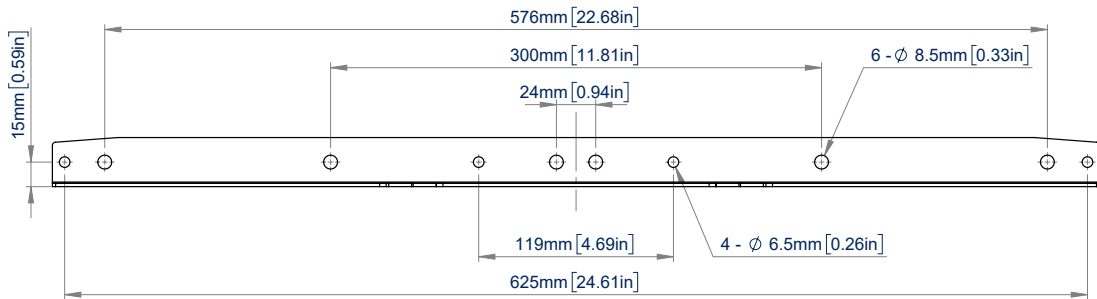

FRONT VIEW

ORDERING INFORMATION

COLOUR	ORDER REF	EAN
Black	BT7873/B	5019318307010

RELATED PRODUCTS

PRODUCT CODE	NAME	DESCRIPTION
BT7031	Accessory Mounting Arm	Allows mounted accessories to be positioned above or below a B-Tech wall mount
BT8390-SA	Accessory Mounting Arm	Allows mounted accessories to be positioned above or below a System X rail
BT8380/81/85	B-Tech Columns	For a fixed, freestanding or mobile applications
BT7871	Video Bar Mounting Plate	Allows the user to fit a variety of videobars / UC equipment to a range of B-Tech products

SS-V7-BT7873-200224