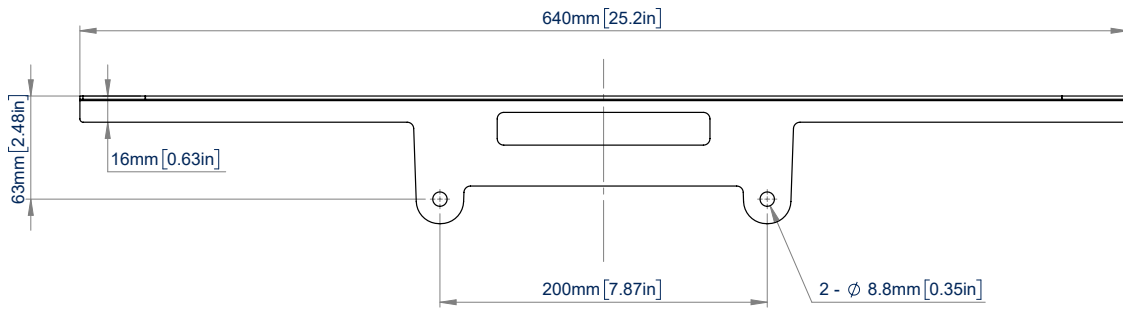

BT7873

TOP VIEW

FRONT VIEW

ORDERING INFORMATION

COLOUR	ORDER REF	EAN
Black	BT7873/B	5019318307010

RELATED PRODUCTS

PRODUCT CODE	NAME	DESCRIPTION
BT7031	Accessory Mounting Arm	Allows mounted accessories to be positioned above or below a B-Tech wall mount
BT8390-SA	Accessory Mounting Arm	Allows mounted accessories to be positioned above or below a System X rail
BT8380/81/85	B-Tech Columns	For a fixed, freestanding or mobile applications
BT7871	Video Bar Mounting Plate	Allows the user to fit a variety of videobars / UC equipment to a range of B-Tech products

SS-V7-BT7873-200224