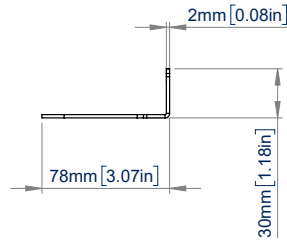

BT7873

SIDE VIEW