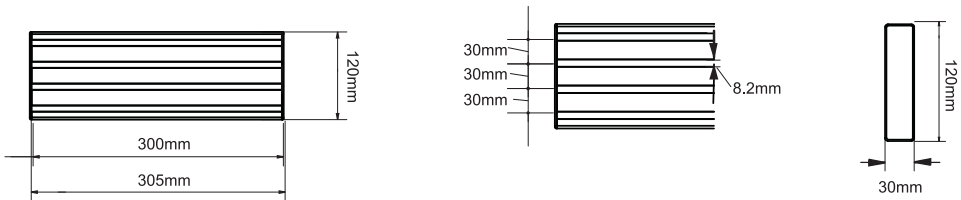

PRODUCT DIMENSIONS

THESE DIMENSIONS ARE INTENDED AS A GUIDE ONLY AND
B-TECH ACCEPTS NO LIABILITY FOR THE ACCURACY OF THE INFORMATION

B-TECH AUDIO VIDEO MOUNTS

HEAD OFFICE

B-Tech International Limited

Bennett House, Long March, Daventry, Northants., NN11 4NR, UK

Email: info@btechavmounts.com

www.btechavmounts.com