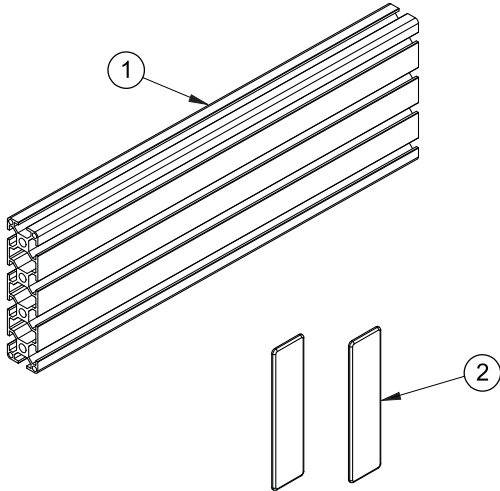

BT8390-030 HORIZONTAL MOUNTING RAIL PARTS LIST

SYSTEM X™

This pack contains 1 Mounting Rail

PLEASE KEEP THIS FOR FUTURE REFERENCE

PARTS LIST

REF	PART NAME	QTY
1	MOUNTING RAIL	1
2	END CAP	2

Designed to work in conjunction with B-Tech's System X range