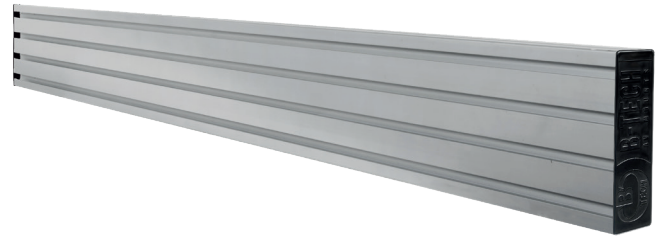

BT8390

SYSTEM X™ HORIZONTAL MOUNTING RAIL

The BT8390 horizontal mounting rail is essential for any System X setup, whether a sophisticated multi-screen installation or a straightforward single-screen application. Built using durable yet lightweight aluminium, the rail accommodates various interface arms and mounts, facilitating the easy attachment of screens and other AV equipment. Offered in multiple lengths, the BT8390 can be securely mounted on walls, poles, System X, and Mode AL columns using our various fixing kits. Need a different length? No problem; rails can be cut as required. For extended installations, connect them seamlessly using our extension kits, which are available separately.

SPECIFICATIONS

Max load	Dependant on interface arms used
Lengths available	0.5m, 0.7m, 1m, 1.5m, 1.75m, 2m & 3m
Fixing kit to wall mount	BT8390-WFK1 / 2 / 3 / 4 / 5 / 6
Fixing kit to pole mount	BT8390-CFK (plus Accessory Collars)
Fixing kit to mount to a BT8380 column	BT8380-JPK / BT8380-JPT
Fixing kit to mount to a BT8381 column	BT8381-JPS
Fixing kit to mount to a BT8385 column	BT8385-RTC
Colour options	Black or Silver

FEATURES

- Part of the System X range for use in a variety of applications
- 1 Available in a variety of lengths and can be cut if necessary
- 2 Lengths can be joined using BT8390-EXT to create longer rails
- Ideal for videowalls, menu boards and other multi-screen installations
- Lateral adjustment of interface arms anywhere along the length of the rail
- Supplied with finishing end caps for a smart finish
- High-end aesthetic quality
- 3 Simple 'hook-on' installation
- 4 Use BT8390-CFK collars & poles to create ceiling or floor-to-ceiling installs
- Also compatible with Mode-AL BT8385 columns
- TUV certified