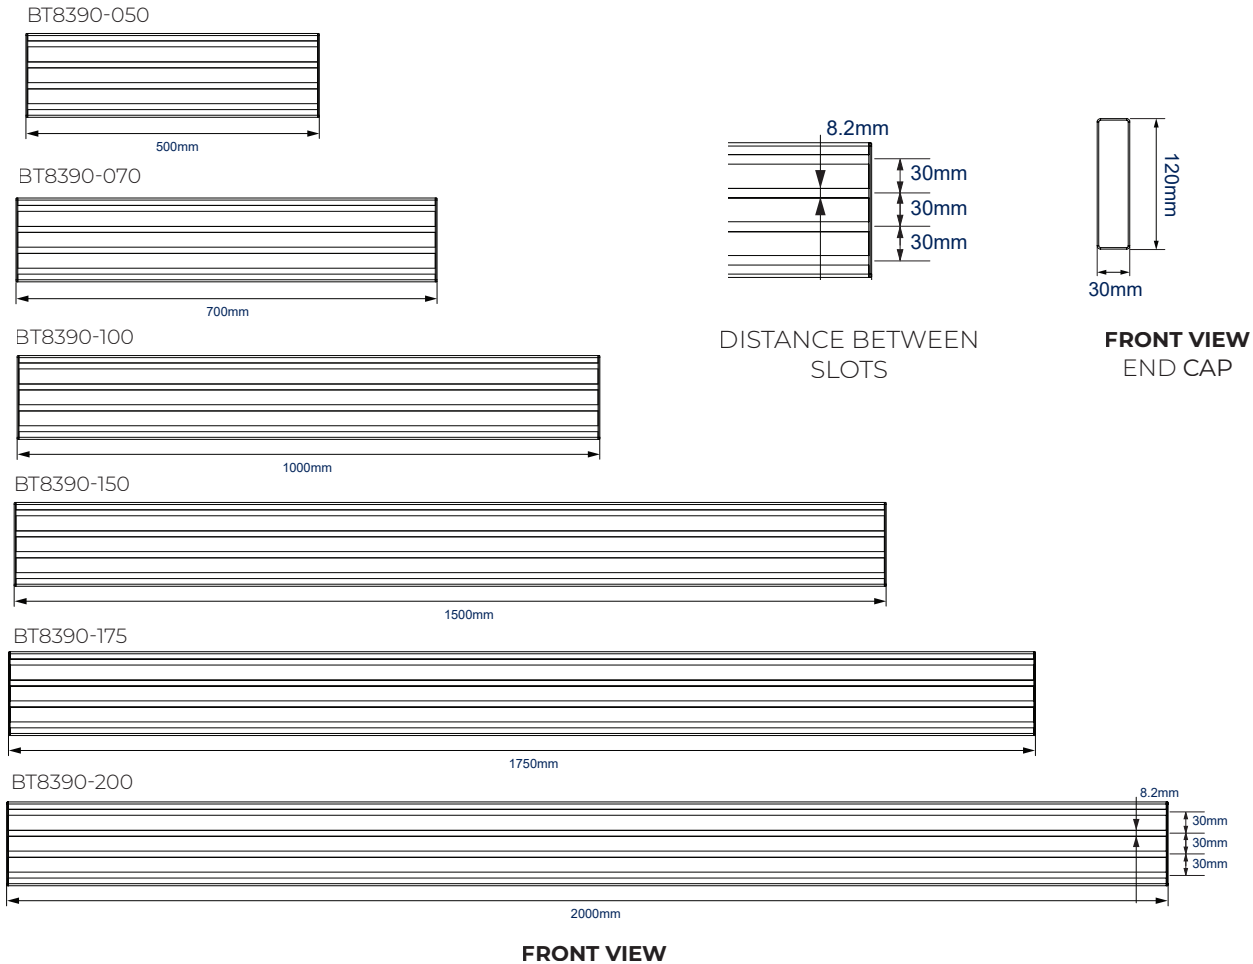

BT8390

ORDERING INFORMATION

COLOUR	LENGTH	ORDER REF	EAN	COLOUR	LENGTH	ORDER REF	EAN
Black	0.5m	BT8390-050/B	5019318501593	Silver	0.5m	BT8390-050/S	5019318301032
Black	0.7m	BT8390-070/B	5019318501111	Silver	0.7m	BT8390-070/S	5019318501128
Black	1m	BT8390-100/B	5019318302695	Silver	1m	BT8390-100/S	5019318502026
Black	1.5m	BT8390-150/B	5019318501135	Silver	1.5m	BT8390-150/S	5019318501142
Black	1.75m	BT8390-175/B	5019318501157	Silver	1.75m	BT8390-175/S	5019318501166
Black	2m	BT8390-200/B	5019318501173	Silver	2m	BT8390-200/S	5019318501180
Black	3m	BT8390-300/B	5019318301735	Silver	3m	BT8390-300/S	5019318502033

RELATED PRODUCTS

PRODUCT CODE	NAME	DESCRIPTION
BT8380-JPK	Joining Plate Kit	Attaches BT8390 Mounting Rails to BT8380 Vertical Columns
BT8380-WFK1	Wall Fixing Kit	Attaches BT8390 Mounting Rails to a wall
BT8390-CFK	Collar Fixing Kit	Attaches BT8390 Mounting Rails to BT7841 Accessory Collars for pole mounting
BT8385-RTC	Rail-to-Column Mounting Kits	Attaches BT8390 Mounting Rails to BT8385 Mode-AL Vertical Columns

SS-BT8390-170124