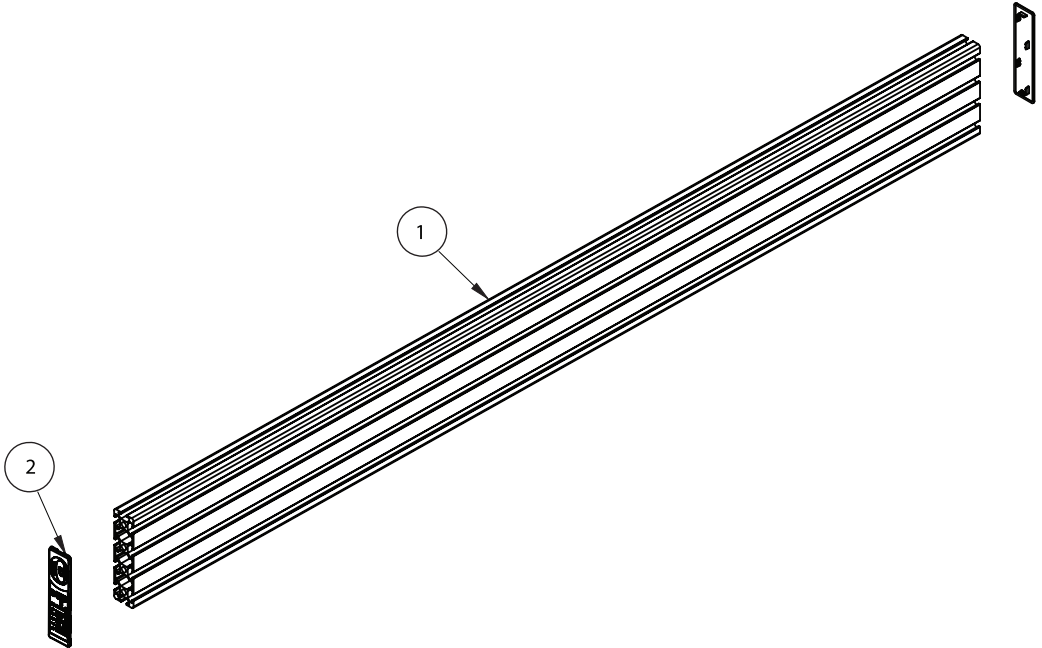

**BT8390-175**

HORIZONTAL MOUNTING RAIL
LENGTH: 1.75M (69")

PARTS LIST

ITEM	DESCRIPTION	QTY
1	1750mm MOUNTING RAIL	1
2	END CAP	2

Designed to work in conjunction with B-Tech's System X range

BT8390-175

HORIZONTAL MOUNTING RAIL LENGTH: 1.75M (69")