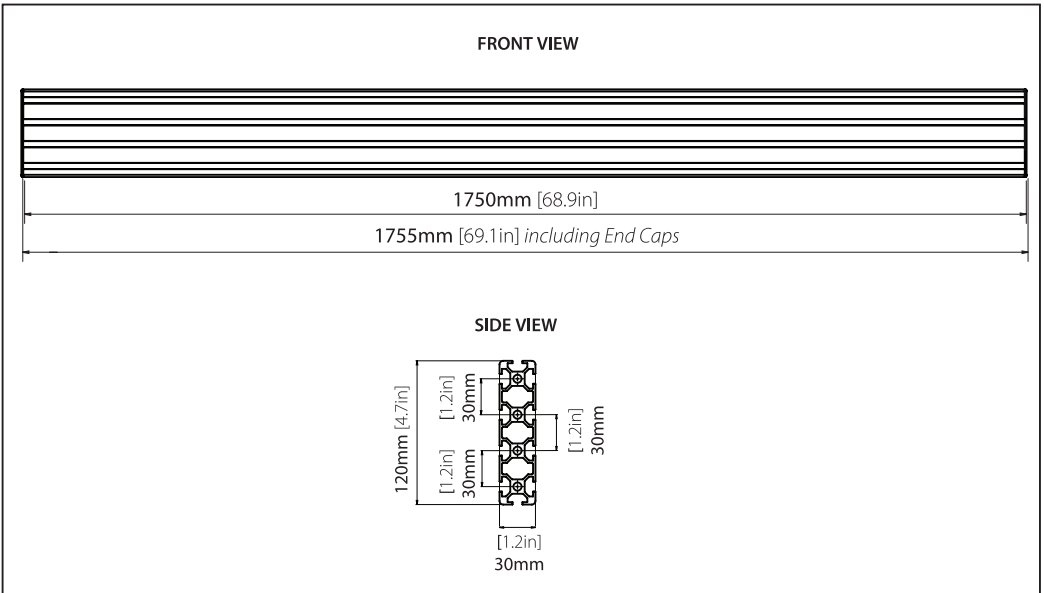

BT8390-175

HORIZONTAL MOUNTING RAIL LENGTH: 1.75M (69")

PRODUCT DIMENSIONS

CONTACT:
info@btechavmounts.com

©2023 B-Tech International Design & Manufacturing Ltd. All rights reserved.
B-Tech AV Mounts is a division of B-Tech International Design & Manufacturing Ltd.
B-Tech AV Mounts and the B-Tech logo are registered trade marks.
All other brands and product names are trademarks of their respective owners.
Photographs are for illustrative purposes only. E&OE.

AMA-BT8390-175-V1.2-0523-44 MADE IN THE P.R.C.