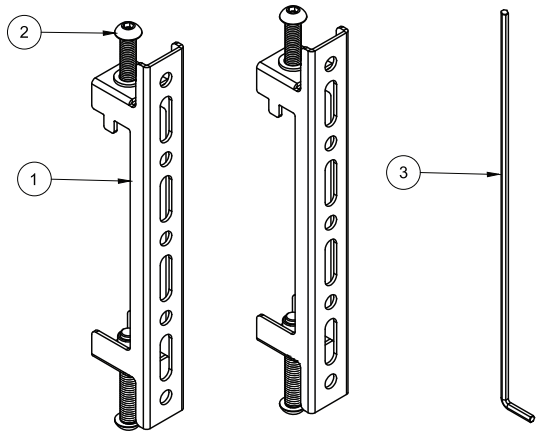

## UNIVERSAL INTERFACE ARMS FOR USE WITH BT8390 RAILS

### PARTS LIST

ITEM	DESCRIPTION	QTY
1	INTERFACE ARM	2
2	M8 x 55mm HEX SCREW	4
3	5AF HEX KEY	1
<b>SCREEN FIXING KIT</b>		
A	M4 x 12mm SCREW	4
B	M4 x 25mm SCREW	4
C	M4 x 40mm SCREW	4
D	M6 x 16mm SCREW	4
E	M6 x 25mm SCREW	4
F	M6 x 40mm SCREW	4
G	M8 x 16mm SCREW	4
H	M8 x 25mm SCREW	4
I	M8 x 40mm SCREW	4
J	MULTIWASHER	4
K	5mm SPACER	4
L	13mm SPACER	4
M	24mm SPACER	4