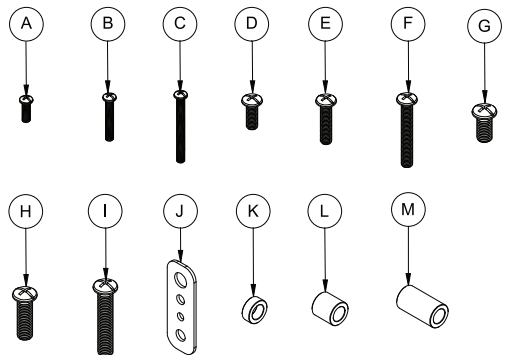

# BT8390-VESA200F

## UNIVERSAL INTERFACE ARMS FOR USE WITH BT8390 RAILS

### PARTS LIST

ITEM	DESCRIPTION	QTY
1	INTERFACE ARM	2
2	M8 x 55mm HEX SCREW	4
3	5AF HEX KEY	1
<b>SCREEN FIXING KIT</b>		
A	M4 x 12mm SCREW	4
B	M4 x 25mm SCREW	4
C	M4 x 40mm SCREW	4
D	M6 x 16mm SCREW	4
E	M6 x 25mm SCREW	4
F	M6 x 40mm SCREW	4
G	M8 x 16mm SCREW	4
H	M8 x 25mm SCREW	4
I	M8 x 40mm SCREW	4
J	MULTIWASHER	4
K	5mm SPACER	4
L	13mm SPACER	4
M	24mm SPACER	4