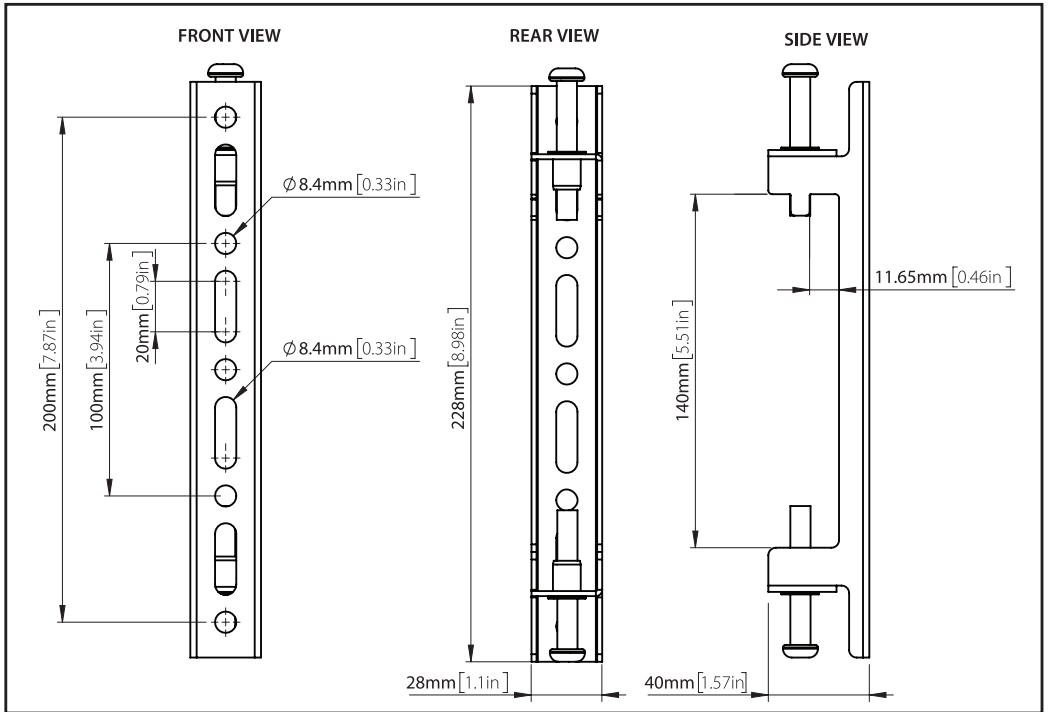

BT8390-VESA200F

UNIVERSAL INTERFACE ARMS FOR USE WITH BT8390 RAILS

PRODUCT DIMENSIONS

CONTACT:
info@btechavmounts.com

©2022 B-Tech International Design & Manufacturing Ltd. All rights reserved.
B-Tech AV Mounts is a division of B-Tech International Design & Manufacturing Ltd.
B-Tech AV Mounts and the B-Tech logo are registered trade marks.
All other brands and product names are trademarks of their respective owners.
Photographs are for illustrative purposes only. E&OE.

AMA-BT8390-VESA200F-V1.1-0322-129 MADE IN VIETNAM