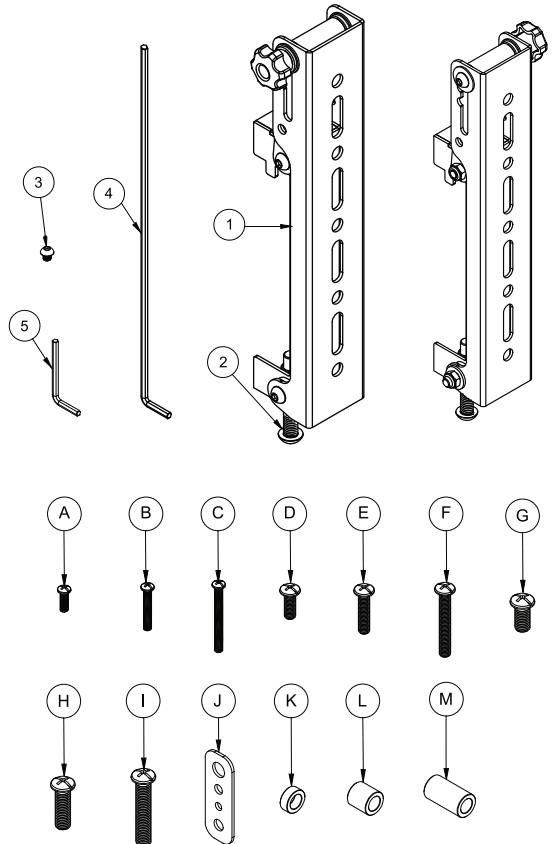

BT8390-VESA200

UNIVERSAL INTERFACE ARMS WITH TILT
FOR USE WITH BT8390 RAILS

PARTS LIST

ITEM	DESCRIPTION	QTY
1	INTERFACE ARM	2
2	M8 x 55mm HEX SCREW	4
3	M6 x 8mm HEX SCREW	4
4	5AF LONG HEX KEY	1
5	4AF HEX KEY	1
SCREEN FIXING KIT		
A	M4 x 12mm SCREW	4
B	M4 x 25mm SCREW	4
C	M4 x 40mm SCREW	4
D	M6 x 16mm SCREW	4
E	M6 x 25mm SCREW	4
F	M6 x 40mm SCREW	4
G	M8 x 16mm SCREW	4
H	M8 x 25mm SCREW	4
I	M8 x 40mm SCREW	4
J	MULTIWASHER	4
K	5mm SPACER	4
L	13mm SPACER	4
M	24mm SPACER	4

Designed to work in conjunction with B-Tech's System X range

BT8390-VESA200T

UNIVERSAL INTERFACE ARMS WITH TILT
FOR USE WITH BT8390 RAILS

PRODUCT DIMENSIONS

CONTACT:
info@btechavmounts.com

©2022 B-Tech International Design & Manufacturing Ltd. All rights reserved.
B-Tech AV Mounts is a division of B-Tech International Design & Manufacturing Ltd.
B-Tech AV Mounts and the B-Tech logo are registered trade marks.
All other brands and product names are trademarks of their respective owners.
Photographs are for illustrative purposes only. E&OE.