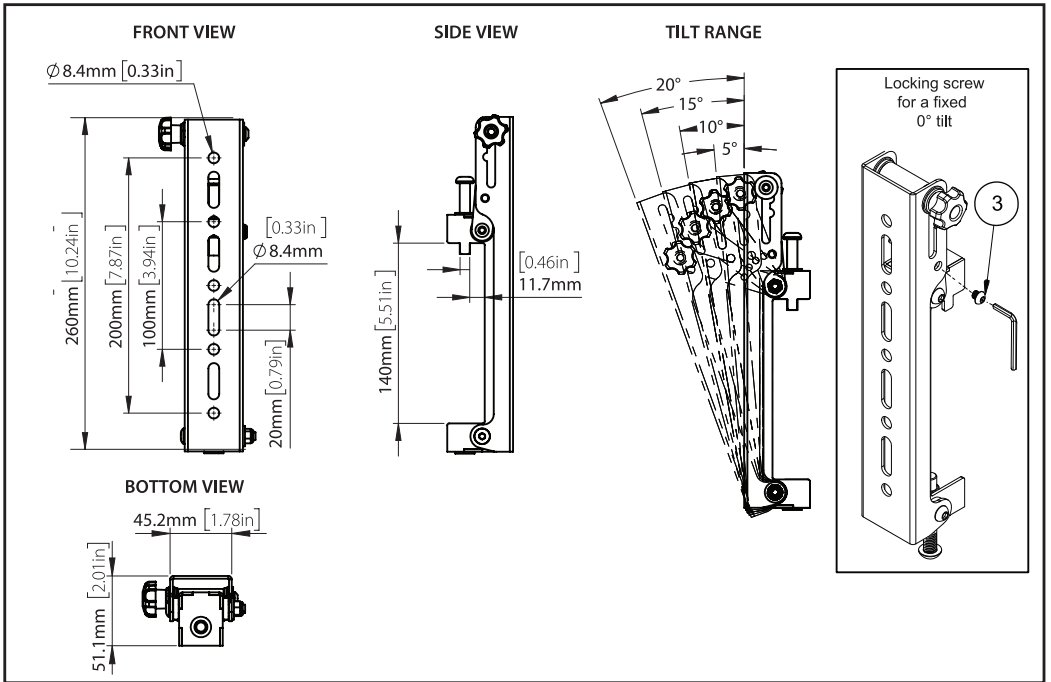

BT8390-VESA200

UNIVERSAL INTERFACE ARMS WITH TILT
FOR USE WITH BT8390 RAILS

PARTS LIST

ITEM	DESCRIPTION	QTY
1	INTERFACE ARM	2
2	M8 x 55mm HEX SCREW	4
3	M6 x 8mm HEX SCREW	4
4	5AF LONG HEX KEY	1
5	4AF HEX KEY	1
SCREEN FIXING KIT		
A	M4 x 12mm SCREW	4
B	M4 x 25mm SCREW	4
C	M4 x 40mm SCREW	4
D	M6 x 16mm SCREW	4
E	M6 x 25mm SCREW	4
F	M6 x 40mm SCREW	4
G	M8 x 16mm SCREW	4
H	M8 x 25mm SCREW	4
I	M8 x 40mm SCREW	4
J	MULTIWASHER	4
K	5mm SPACER	4
L	13mm SPACER	4
M	24mm SPACER	4

Designed to work in conjunction with B-Tech's System X range

BT8390-VESA200T

UNIVERSAL INTERFACE ARMS WITH TILT
FOR USE WITH BT8390 RAILS

PRODUCT DIMENSIONS

CONTACT:
info@btechavmounts.com

©2022 B-Tech International Design & Manufacturing Ltd. All rights reserved.
B-Tech AV Mounts is a division of B-Tech International Design & Manufacturing Ltd.
B-Tech AV Mounts and the B-Tech logo are registered trade marks.
All other brands and product names are trademarks of their respective owners.
Photographs are for illustrative purposes only. E&OE.