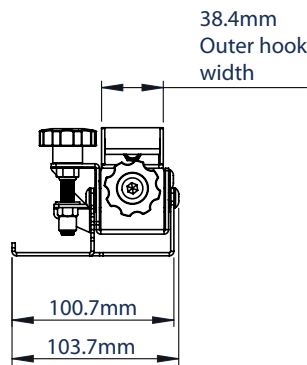

TOP VIEW

ORDERING INFORMATION

COLOUR	ORDER REF	EAN
Black	BT8390-VESA400MAF/B V2	5019318306631

RELATED PRODUCTS

PRODUCT CODE	NAME	DESCRIPTION
BT7564	Interface Adaptor Arms	Adaptor arms for increased VESA fixings up to 600
BT8390	System X Horizontal Rails	Mounting Rails in multiple lengths designed to support a variety of interface arms
BT8390-WFK1	System X Rail Mounting Bracket	Attach BT8390 Mounting Rails to the wall using BT8390-WFK1 Mounting Bracket
BT8390-VESA400MAP	Pop-in, Pop-Out Interface Arms	Alternative Interface Arms with Pop-Out function for easy service access