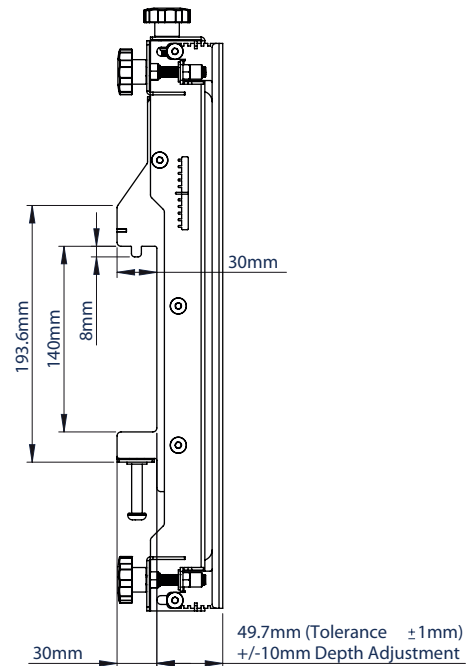

BT8390-VESA400MAF

SIDE VIEW

ORDERING INFORMATION

COLOUR	ORDER REF	EAN
Black	BT8390-VESA400MAF/B V2	5019318306631

RELATED PRODUCTS

PRODUCT CODE	NAME	DESCRIPTION
BT7564	Interface Adaptor Arms	Adaptor arms for increased VESA fixings up to 600
BT8390	System X Horizontal Rails	Mounting Rails in multiple lengths designed to support a variety of interface arms
BT8390-WFK1	System X Rail Mounting Bracket	Attach BT8390 Mounting Rails to the wall using BT8390-WFK1 Mounting Bracket
BT8390-VESA400MAP	Pop-in, Pop-Out Interface Arms	Alternative Interface Arms with Pop-Out function for easy service access