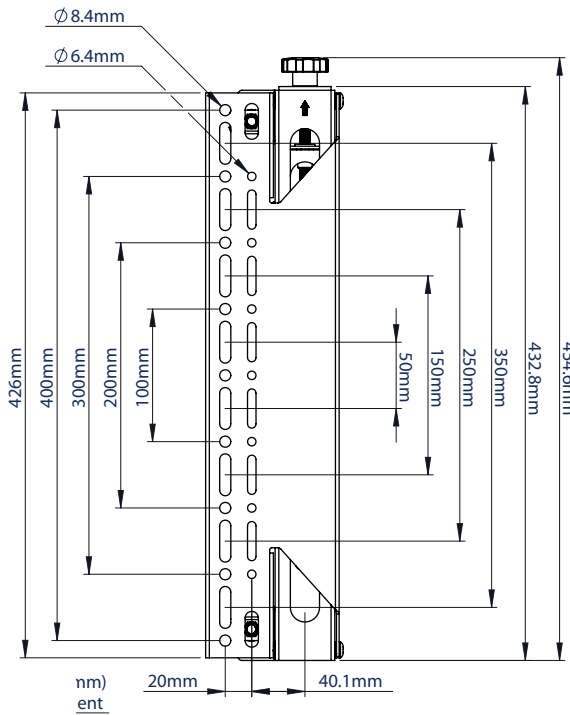

BT8390-VESA400MAF

FRONT VIEW