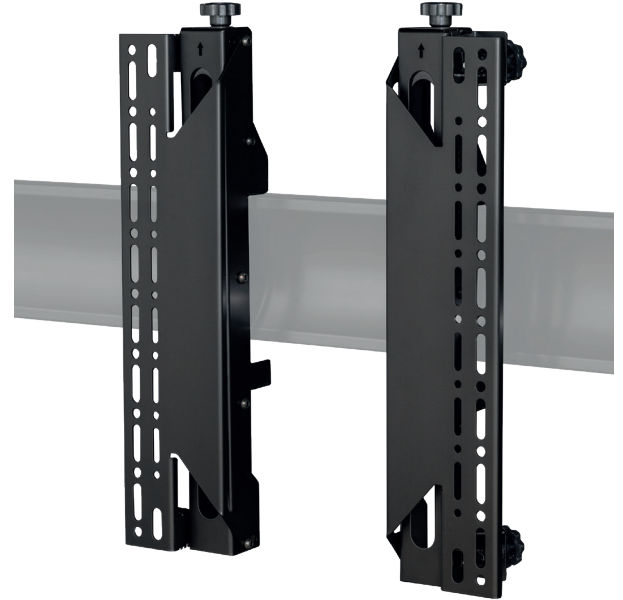

# BT8390-VESA400MAF

## SYSTEM X™ INTERFACE ARMS WITH MICRO-ADJUSTMENT

BT8390-VESA400MAF interface arms have been designed to securely mount medium to large screens onto System X horizontal mounting rails, ideal for creating videowalls and other multi-screen setups. The universal design ensures compatibility with all videowall screens and enables a wide array of configurations in landscape and portrait orientations. Effortless toolless micro-adjustment guarantees precise display alignment, all within an impressively slim 86mm\* mounted depth, providing a sleek, close-to-the-wall installation.

### SPECIFICATIONS

Recommended screen size	<b>39" - 75"</b>
Max load	<b>50kg</b>
VESA® & non-VESA fixing	up to <b>400mm*</b> (vertical dimension)
Depth (using BT8390-WFK1)	<b>8.61mm</b> (+/-10mm depth adjustment)
Depth (using BT8390-WFK2)	<b>99mm</b> (+/-10mm depth adjustment)
Height adjustment	<b>+/-25mm</b>

### FEATURES

- Ideal for videowalls and other multi-screen installations
- Universal design compatible with most screens
- 1 Designed for use with BT8390 System X Rails
- 2 Safety screws help prevent unauthorised removal of screens
- 3 Suitable for landscape or portrait mounting
- Tool-less micro-adjustment for seamless display alignment
- 4 Simple 'hook-on' installation