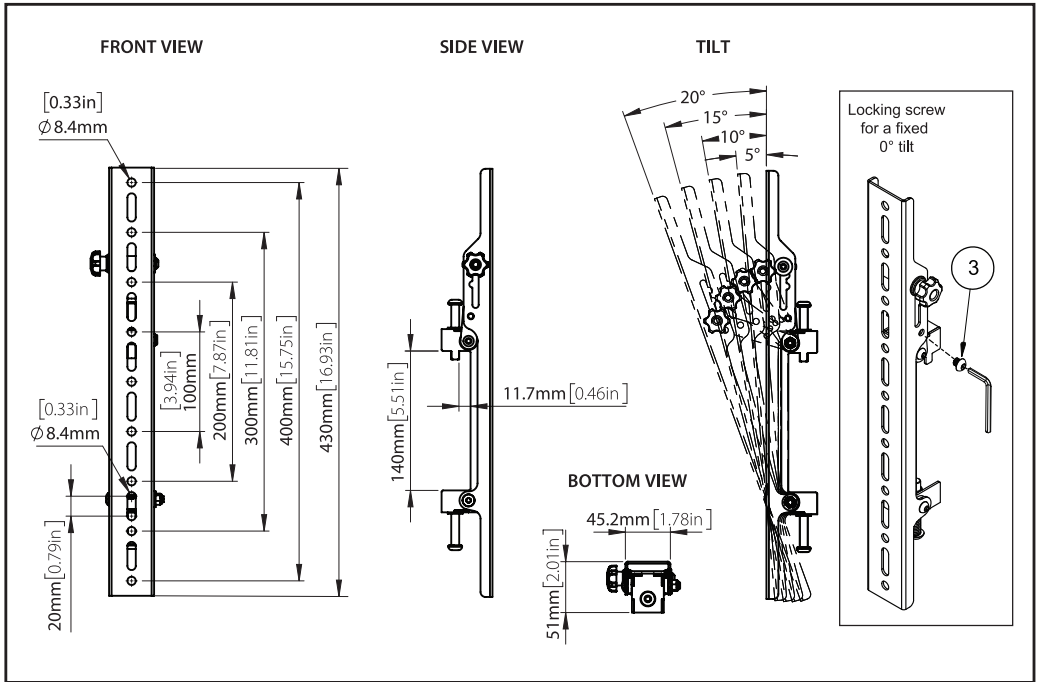

BT8390-VESA400T

UNIVERSAL INTERFACE ARMS WITH TILT
FOR USE WITH BT8390 RAILS

PARTS LIST

ITEM	DESCRIPTION	QTY
1	INTERFACE ARM	2
2	M8 x 55mm HEX SCREW	4
3	M6 x 8mm HEX SCREW	2
4	5AF LONG HEX KEY	1
5	4AF HEX KEY	1
SCREEN FIXING KIT		
A	M4 x 12mm SCREW	4
B	M4 x 25mm SCREW	4
C	M4 x 40mm SCREW	4
D	M6 x 16mm SCREW	4
E	M6 x 25mm SCREW	4
F	M6 x 40mm SCREW	4
G	M8 x 16mm SCREW	4
H	M8 x 25mm SCREW	4
I	M8 x 40mm SCREW	4
J	MULTIWASHER	4
K	5mm SPACER	4
L	13mm SPACER	4
M	24mm SPACER	4

Designed to work in conjunction with B-Tech's System X range

BT8390-VESA400T

UNIVERSAL INTERFACE ARMS WITH TILT FOR USE WITH BT8390 RAILS

PRODUCT DIMENSIONS

CONTACT:

info@btechavmounts.com

©2022 B-Tech International Design & Manufacturing Ltd. All rights reserved.
 B-Tech AV Mounts is a division of B-Tech International Design & Manufacturing Ltd.
 B-Tech AV Mounts and the B-Tech logo are registered trademarks.
 All other brands and product names are trademarks of their respective owners.
 Photographs are for illustrative purposes only. E&OE.