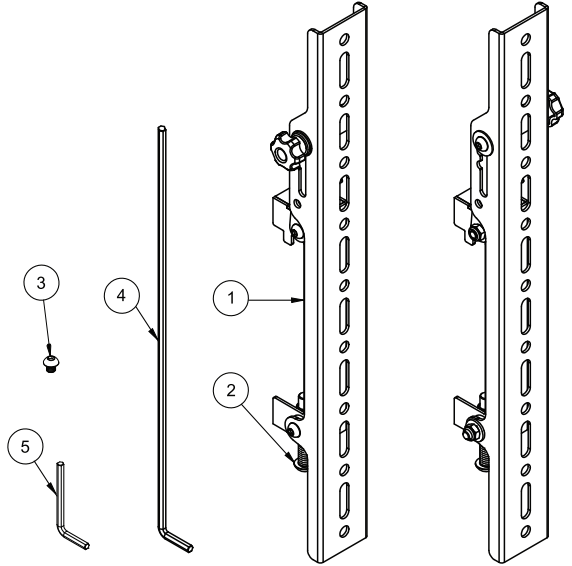

BT8390-VESA400T

UNIVERSAL INTERFACE ARMS WITH TILT
FOR USE WITH BT8390 RAILS

PARTS LIST

ITEM	DESCRIPTION	QTY
1	INTERFACE ARM	2
2	M8 x 55mm HEX SCREW	4
3	M6 x 8mm HEX SCREW	2
4	5AF LONG HEX KEY	1
5	4AF HEX KEY	1
SCREEN FIXING KIT		
A	M4 x 12mm SCREW	4
B	M4 x 25mm SCREW	4
C	M4 x 40mm SCREW	4
D	M6 x 16mm SCREW	4
E	M6 x 25mm SCREW	4
F	M6 x 40mm SCREW	4
G	M8 x 16mm SCREW	4
H	M8 x 25mm SCREW	4
I	M8 x 40mm SCREW	4
J	MULTIWASHER	4
K	5mm SPACER	4
L	13mm SPACER	4
M	24mm SPACER	4

Designed to work in conjunction with B-Tech's System X range

BT8390-VESA400T

UNIVERSAL INTERFACE ARMS WITH TILT FOR USE WITH BT8390 RAILS

PRODUCT DIMENSIONS

CONTACT:

info@btechavmounts.com

©2022 B-Tech International Design & Manufacturing Ltd. All rights reserved.
 B-Tech AV Mounts is a division of B-Tech International Design & Manufacturing Ltd.
 B-Tech AV Mounts and the B-Tech logo are registered trademarks.
 All other brands and product names are trademarks of their respective owners.
 Photographs are for illustrative purposes only. E&OE.

AMA-BT8390-VESA400T-V1.2-0322-129 MADE IN VIETNAM