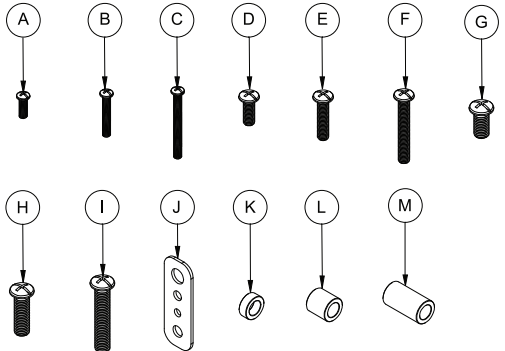

BT8390-VESA400T

UNIVERSAL INTERFACE ARMS WITH TILT
FOR USE WITH BT8390 RAILS

PARTS LIST

ITEM	DESCRIPTION	QTY
1	INTERFACE ARM	2
2	M8 x 55mm HEX SCREW	4
3	M6 x 8mm HEX SCREW	2
4	5AF LONG HEX KEY	1
5	4AF HEX KEY	1
SCREEN FIXING KIT		
A	M4 x 12mm SCREW	4
B	M4 x 25mm SCREW	4
C	M4 x 40mm SCREW	4
D	M6 x 16mm SCREW	4
E	M6 x 25mm SCREW	4
F	M6 x 40mm SCREW	4
G	M8 x 16mm SCREW	4
H	M8 x 25mm SCREW	4
I	M8 x 40mm SCREW	4
J	MULTIWASHER	4
K	5mm SPACER	4
L	13mm SPACER	4
M	24mm SPACER	4

Designed to work in conjunction with B-Tech's System X range

BT8390-VESA400T

UNIVERSAL INTERFACE ARMS WITH TILT FOR USE WITH BT8390 RAILS

PRODUCT DIMENSIONS

CONTACT:

info@btechavmounts.com

©2022 B-Tech International Design & Manufacturing Ltd. All rights reserved.
 B-Tech AV Mounts is a division of B-Tech International Design & Manufacturing Ltd.
 B-Tech AV Mounts and the B-Tech logo are registered trademarks.
 All other brands and product names are trademarks of their respective owners.
 Photographs are for illustrative purposes only. E&OE.