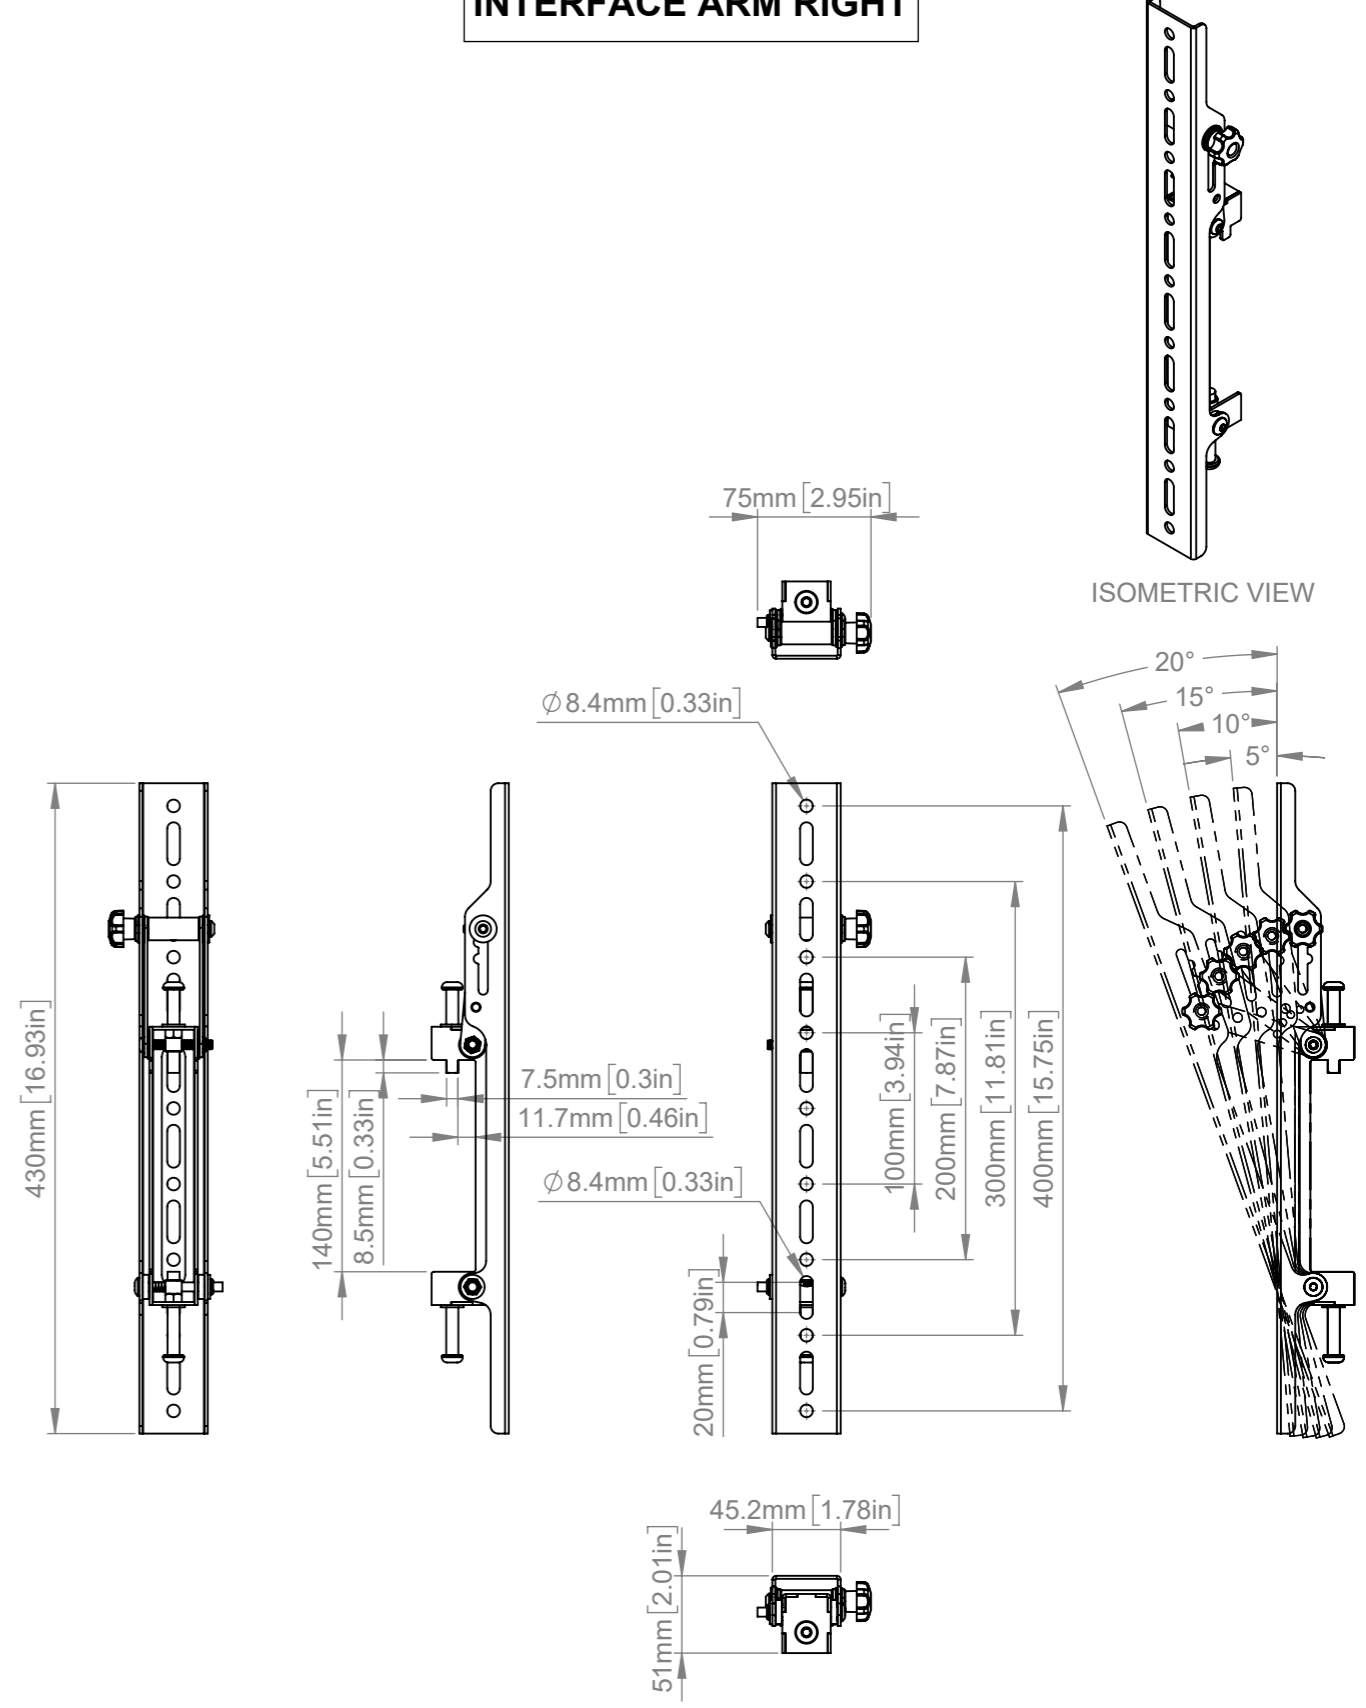

INTERFACE ARM LEFT

INTERFACE ARM RIGHT

B-Tech International Design and Manufacturing Limited makes no representation or warranties, express or implied, with respect to the reuse of the data provided herewith, regardless of its format or the means of its transmission. B-Tech International Design and Manufacturing Limited makes every effort to provide accurate information, however there is no guarantee or representation to the user as to the accuracy, currency, suitability or reliability of this data. The user assumes all risks associated with its use. B-Tech International Design and Manufacturing Limited assumes no responsibility for actual or consequential damage incurred as a result of any user's reliance on this data.

B-Tech International Design & Manufacturing Limited Part of the B-Tech International Group		B-Tech No:	BT8390-VESA400T	
		Title:	SYSTEM X - Flat Screen Interface Arms With Tilt (VESA400) Pair	
 UNLESS OTHERWISE SPECIFIED DIMENSIONS ARE IN MILLIMETERS	Size:	A3	Revision:	R00
	Scale:	1:5	Date:	17/03/2022
	Sheet:	1 of 1	File Name:	BTD-BT8390-VESA400T