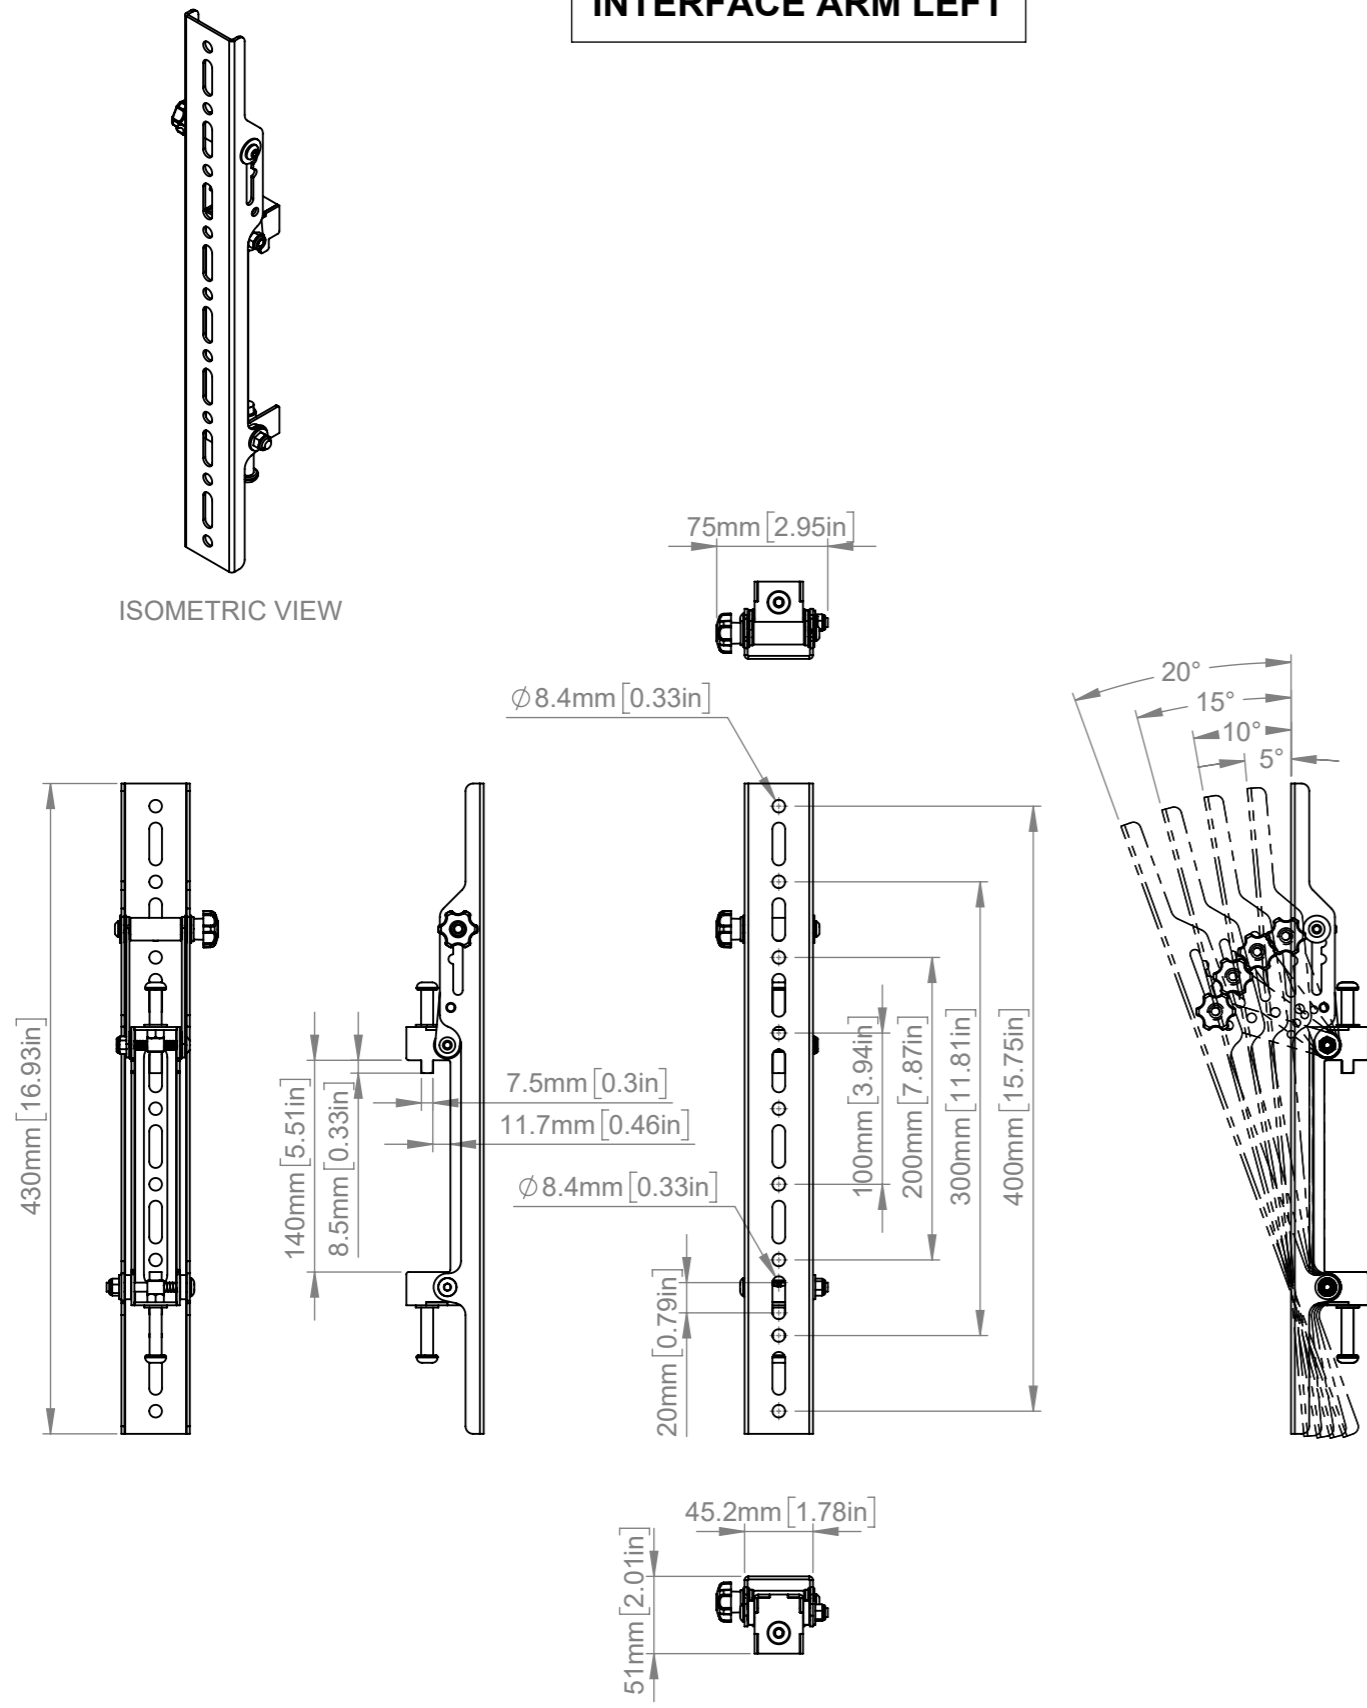

INTERFACE ARM LEFT

INTERFACE ARM RIGHT

B-Tech International Design and Manufacturing Limited makes no representation or warranties, express or implied, with respect to the reuse of the data provided herewith, regardless of its format or the means of its transmission. B-Tech International Design and Manufacturing Limited makes every effort to provide accurate information, however there is no guarantee or representation to the user as to the accuracy, currency, suitability or reliability of this data. The user assumes all risks associated with its use. B-Tech International Design and Manufacturing Limited assumes no responsibility for actual or consequential damage incurred as a result of any user's reliance on this data.

B-Tech International Design & Manufacturing Limited Part of the B-Tech International Group		B-Tech No:	BT8390-VESA400T	
		Title:	SYSTEM X - Flat Screen Interface Arms With Tilt (VESA400) Pair	
 UNLESS OTHERWISE SPECIFIED DIMENSIONS ARE IN MILLIMETERS	Size:	A3	Revision:	R00
	Scale:	1:5	Date:	17/03/2022
	Sheet:	1 of 1	File Name:	BTD-BT8390-VESA400T