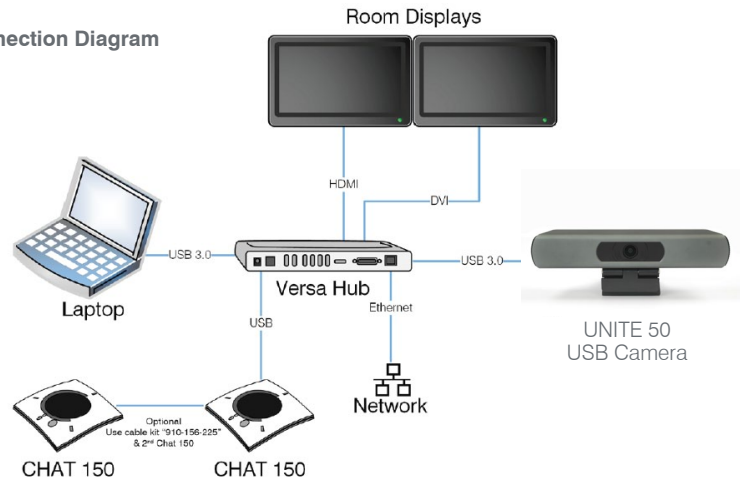

Central Versa hub

Connects your laptop via single USB 3.0 connection to:

- + Dual displays
- + Camera
- + Audio
- + Network

CHAT 150 Speakerphone

- + HDConference™ audio processing
- + Distributed Echo Cancellation®
- + Adaptive modelling with acoustic intelligence
- + Three microphones with 360° pickup
- + First mic priority intelligence

Versa Hub

CHAT 150 Speakerphone

UNITE 50
USB Camera

Connection Diagram

Note: Components not shown to scale.

PRODUCT SPECIFICATIONS

Versa Hub

- 1x USB 3.0 (Type-B) for laptop*
- 2x USB 3.0 (Type-A) for UNITE camera & CHAT Speakerphone
- 4x USB 2.0 ports
- 1x HDMI out
- 1x DVI out

*Requires DisplayLink driver on laptop to support USB 3.0

CHAT 150 Speakerphone

- ClearOne HDConference™ audio processing
- Three-built-in-microphone array with 360° pickup
- Optional Attach option to daisy-chain another CHAT 150
- Large loudspeaker with Max Output Level: 85 dB SPL @ 1 meter
- Wideband audio frequency response (20Hz-20kHz)

UNITE 50 Camera

- 120° wide-angle field view with EPTZ support
- Full auto-focus, limited-distortion lens
- Low-light 2D and 3D algorithm
- Image SNR as high as 55dB

Part Number

930-3001-050

- Includes:** Versa Hub
UNITE 50 USB Camera
CHAT 150 Speakerphone