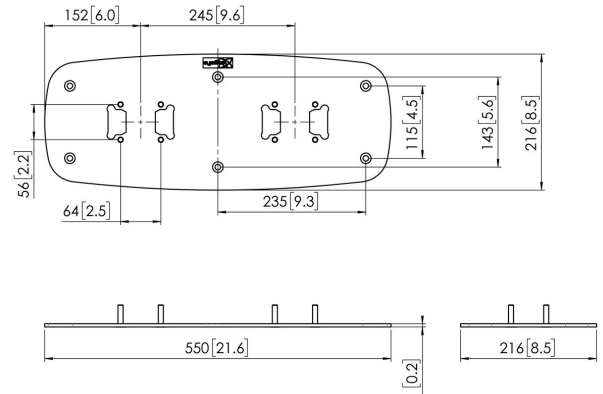

PFF 7070 Floor Mounting Plate

The PFF 7070 floor plate is a part of the modular Connect-it system. With this floorplate you can create a multi purpose permanent floor solution.

PFF 7070 Floor Mounting Plate

Specifications

Article number (SKU)	7327070
Colour	Black
EAN single box	8712285355004
Height	5
Width	550
Depth	215
TÜV certified	Yes
Guarantee	5 years
Max. weight load (kg/Lbs)	160 / 352.74
Back-to-back displays	True
Min. screen size (inch)	65